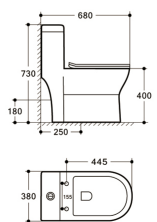

Washdown Rimless
S-trap: 200/250mm
P-trap: 180mm
UF Seat Cover

8609

670*400*730mm

Washdown Rimless
S-trap: 200/250mm
P-trap: 180mm
UF Seat Cover

8609C1

670*400*730mm

Washdown Rimless
S-trap: 200/250mm
P-trap: 180mm
UF Seat Cover

8608

680*365*785mm

Washdown
S-trap: 250mm
P-trap: 180mm
UF Seat Cover

8601

695*380*720mm

Washdown
S-trap: 250mm
P-trap: 180mm
PP Seat Cover

8009

680*380*730mm

Washdown
S-trap: 250mm
P-trap: 180mm
PP Seat Cover

8006A

730*380*770mm

Washdown
S-trap: 250mm
P-trap: 180mm
PP Seat Cover

8004A

700*380*805mm

Washdown
S-trap: 250mm
P-trap: 180mm
PP Seat Cover

8016

650*360*725mm

Siphonic Rimless
S-trap: 220/300mm
PP Seat Cover

8018

685*370*735mm

Siphonic
S-trap: 300mm
PP Seat Cover

8027

680*390*785mm

Siphonic Rimless
S-trap: 300mm
PP Seat Cover