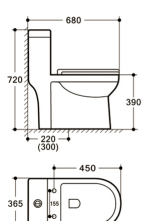

8037

705*390*775mm

Siphonic
S-trap: 300mm
PP Seat Cover

8049

725*385*705mm

Siphonic Rimless
S-trap: 300mm
PP Seat Cover

8053

670*370*750mm

Siphonic Rimless
S-trap: 200/300mm
PP Seat Cover

8054

730*400*655mm

Siphonic Rimless
S-trap: 300mm
PP Seat Cover

8058

680*365*720mm

Siphonic Rimless
S-trap: 220/300mm
PP Seat Cover

8063

680*390*750mm

Siphonic Rimless
S-trap: 300mm
PP Seat Cover

8070

710*380*775mm

Siphonic Rimless
S-trap: 300mm
PP Seat Cover

8072

710*385*715mm

Siphonic Rimless
S-trap: 300mm
PP Seat Cover

8073

710*390*770mm

Siphonic Rimless
S-trap: 300mm
PP Seat Cover

8075

710*390*765mm

Siphonic Rimless
S-trap: 300mm
PP Seat Cover

8081

700*375*760mm