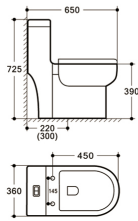

8608

680*365*785mm

Washdown
S-trap: 250mm
P-trap: 180mm
UF Seat Cover

8601

695*380*720mm

Washdown
S-trap: 250mm
P-trap: 180mm
PP Seat Cover

8009

680*380*730mm

Washdown
S-trap: 250mm
P-trap: 180mm
PP Seat Cover

8006A

730*380*770mm

Washdown
S-trap: 250mm
P-trap: 180mm
PP Seat Cover

8004A

700*380*805mm

Washdown
S-trap: 250mm
P-trap: 180mm
PP Seat Cover

8016

650*360*725mm

Siphonic Rimless
S-trap: 220/300mm
PP Seat Cover

8018

685*370*735mm

Siphonic
S-trap: 300mm
PP Seat Cover

8027

680*390*785mm

Siphonic Rimless
S-trap: 300mm
PP Seat Cover

8037

705*390*775mm

Siphonic
S-trap: 300mm
PP Seat Cover

8049

725*385*705mm

Siphonic Rimless
S-trap: 300mm
PP Seat Cover

8053

670*370*750mm