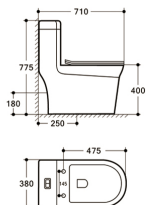

8612

710*390*770mm

Washdown Rimless
S-trap: 200/250mm
P-trap: 180mm
UF Seat Cover

8610

710*380*775mm

Washdown
S-trap: 250mm
P-trap: 180mm
UF Seat Cover

8609

670*400*730mm

Washdown Rimless
S-trap: 200/250mm
P-trap: 180mm
UF Seat Cover

8609

670*400*730mm

Washdown Rimless
S-trap: 200/250mm
P-trap: 180mm
UF Seat Cover

8609C1

670*400*730mm

Washdown Rimless
S-trap: 200/250mm
P-trap: 180mm
UF Seat Cover

8608

680*365*785mm

Washdown
S-trap: 250mm
P-trap: 180mm
UF Seat Cover

8601

695*380*720mm

Washdown
S-trap: 250mm
P-trap: 180mm
PP Seat Cover

8009

680*380*730mm

Washdown
S-trap: 250mm
P-trap: 180mm
PP Seat Cover

8006A

730*380*770mm

Washdown
S-trap: 250mm
P-trap: 180mm
PP Seat Cover

8004A

700*380*805mm

Washdown
S-trap: 250mm
P-trap: 180mm
PP Seat Cover

8016