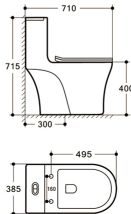

Siphonic Rimless
S-trap: 200/300mm
PP Seat Cover

8054

730*400*655mm

Siphonic Rimless
S-trap: 300mm
PP Seat Cover

8058

680*365*720mm

Siphonic Rimless
S-trap: 220/300mm
PP Seat Cover

8063

680*390*750mm

Siphonic Rimless
S-trap: 300mm
PP Seat Cover

8070

710*380*775mm

Siphonic Rimless
S-trap: 300mm
PP Seat Cover

8072

710*385*715mm

Siphonic Rimless
S-trap: 300mm
PP Seat Cover

8073

710*390*770mm

Siphonic Rimless
S-trap: 300mm
PP Seat Cover

8075

710*390*765mm

Siphonic Rimless
S-trap: 300mm
PP Seat Cover

8081

700*375*760mm

Siphonic
S-trap: 300mm
PP Seat Cover

8083

695*370*750mm

Siphonic Rimless
S-trap: 300mm
PP Seat Cover

8084

680*380*770mm

Siphonic Rimless
S-trap: 300mm
PP Seat Cover