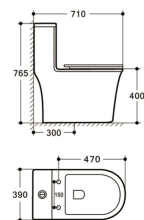

Siphonic Rimless
S-trap: 200/300mm
PP Seat Cover

8054

730*400*655mm

Siphonic Rimless
S-trap: 300mm
PP Seat Cover

8058

680*365*720mm

Siphonic Rimless
S-trap: 220/300mm
PP Seat Cover

8063

680*390*750mm

Siphonic Rimless
S-trap: 300mm
PP Seat Cover

8070

710*380*775mm

Siphonic Rimless
S-trap: 300mm
PP Seat Cover

8072

710*385*715mm

Siphonic Rimless
S-trap: 300mm
PP Seat Cover

8073

710*390*770mm

Siphonic Rimless
S-trap: 300mm
PP Seat Cover

8075

710*390*765mm

Siphonic Rimless
S-trap: 300mm
PP Seat Cover

8081

700*375*760mm

Siphonic
S-trap: 300mm
PP Seat Cover

8083

695*370*750mm

Siphonic Rimless
S-trap: 300mm
PP Seat Cover

8084

680*380*770mm

Siphonic Rimless
S-trap: 300mm
PP Seat Cover