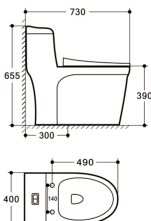

Washdown
S-trap: 250mm
P-trap: 180mm
PP Seat Cover

8006A

730*380*770mm

Washdown
S-trap: 250mm
P-trap: 180mm
PP Seat Cover

8004A

700*380*805mm

Washdown
S-trap: 250mm
P-trap: 180mm
PP Seat Cover

8016

650*360*725mm

Siphonic Rimless
S-trap: 220/300mm
PP Seat Cover

8018

685*370*735mm

Siphonic
S-trap: 300mm
PP Seat Cover

8027

680*390*785mm

Siphonic Rimless
S-trap: 300mm
PP Seat Cover

8037

705*390*775mm

Siphonic
S-trap: 300mm
PP Seat Cover

8049

725*385*705mm

Siphonic Rimless
S-trap: 300mm
PP Seat Cover

8053

670*370*750mm

Siphonic Rimless
S-trap: 200/300mm
PP Seat Cover

8054

730*400*655mm

Siphonic Rimless
S-trap: 300mm
PP Seat Cover

8058

680*365*720mm

Siphonic Rimless
S-trap: 220/300mm
PP Seat Cover

8063