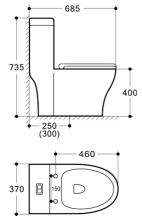

8608

680*365*785mm

Washdown
S-trap: 250mm
P-trap: 180mm
UF Seat Cover

8601

695*380*720mm

Washdown
S-trap: 250mm
P-trap: 180mm
PP Seat Cover

8009

680*380*730mm

Washdown
S-trap: 250mm
P-trap: 180mm
PP Seat Cover

8006A

730*380*770mm

Washdown
S-trap: 250mm
P-trap: 180mm
PP Seat Cover

8004A

700*380*805mm

Washdown
S-trap: 250mm
P-trap: 180mm
PP Seat Cover

8016

650*360*725mm

Siphonic Rimless
S-trap: 220/300mm
PP Seat Cover

8018

685*370*735mm

Siphonic
S-trap: 300mm
PP Seat Cover

8027

680*390*785mm

Siphonic Rimless
S-trap: 300mm
PP Seat Cover

8037

705*390*775mm

Siphonic
S-trap: 300mm
PP Seat Cover

8049

725*385*705mm

Siphonic Rimless
S-trap: 300mm
PP Seat Cover

8053

670*370*750mm