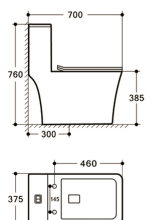

680*390*750mm

Siphonic Rimless
S-trap: 300mm
PP Seat Cover

8070

710*380*775mm

Siphonic Rimless
S-trap: 300mm
PP Seat Cover

8072

710*385*715mm

Siphonic Rimless
S-trap: 300mm
PP Seat Cover

8073

710*390*770mm

Siphonic Rimless
S-trap: 300mm
PP Seat Cover

8075

710*390*765mm

Siphonic Rimless
S-trap: 300mm
PP Seat Cover

8081

700*375*760mm

Siphonic
S-trap: 300mm
PP Seat Cover

8083

695*370*750mm

Siphonic Rimless
S-trap: 300mm
PP Seat Cover

8084

680*380*770mm

Siphonic Rimless
S-trap: 300mm
PP Seat Cover