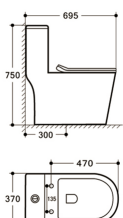

Siphonic Rimless
S-trap: 200/300mm
PP Seat Cover

8054

730*400*655mm

Siphonic Rimless
S-trap: 300mm
PP Seat Cover

8058

680*365*720mm

Siphonic Rimless
S-trap: 220/300mm
PP Seat Cover

8063

680*390*750mm

Siphonic Rimless
S-trap: 300mm
PP Seat Cover

8070

710*380*775mm

Siphonic Rimless
S-trap: 300mm
PP Seat Cover

8072

710*385*715mm

Siphonic Rimless
S-trap: 300mm
PP Seat Cover

8073

710*390*770mm

Siphonic Rimless
S-trap: 300mm
PP Seat Cover

8075

710*390*765mm

Siphonic Rimless
S-trap: 300mm
PP Seat Cover

8081

700*375*760mm

Siphonic
S-trap: 300mm
PP Seat Cover

8083

695*370*750mm

Siphonic Rimless
S-trap: 300mm
PP Seat Cover

8084

680*380*770mm

Siphonic Rimless
S-trap: 300mm
PP Seat Cover