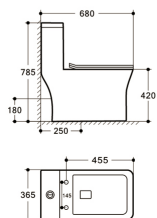

8612

710*390*770mm

Washdown Rimless
S-trap: 200/250mm
P-trap: 180mm
UF Seat Cover

8610

710*380*775mm

Washdown
S-trap: 250mm
P-trap: 180mm
UF Seat Cover

8609

670*400*730mm

Washdown Rimless
S-trap: 200/250mm
P-trap: 180mm
UF Seat Cover

8609

670*400*730mm

Washdown Rimless
S-trap: 200/250mm
P-trap: 180mm
UF Seat Cover

8609C1

670*400*730mm

Washdown Rimless
S-trap: 200/250mm
P-trap: 180mm
UF Seat Cover

8608

680*365*785mm

Washdown
S-trap: 250mm
P-trap: 180mm
UF Seat Cover

8601

695*380*720mm

Washdown
S-trap: 250mm
P-trap: 180mm
PP Seat Cover

8009

680*380*730mm

Washdown
S-trap: 250mm
P-trap: 180mm
PP Seat Cover

8006A

730*380*770mm

Washdown
S-trap: 250mm
P-trap: 180mm
PP Seat Cover

8004A

700*380*805mm

Washdown
S-trap: 250mm
P-trap: 180mm
PP Seat Cover

8016