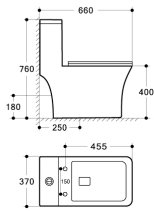

8617

660*370*760mm

Washdown Rimless
S-trap: 250mm
P-trap: 180mm
UF Seat Cover

8618

670*350*760mm

Washdown Rimless
S-trap: 250mm
P-trap: 180mm
PP Seat Cover

8616

690*375*785mm

Washdown Rimless
S-trap: 250mm
P-trap: 180mm
UF Seat Cover

8615

700*375*760mm

Washdown Rimless
S-trap: 250mm
P-trap: 180mm
UF Seat Cover

8614

665*375*785mm

Washdown Rimless
S-trap: 100-300mm
P-trap: 180mm
PP Seat Cover

8612

710*390*770mm

Washdown Rimless
S-trap: 200/250mm
P-trap: 180mm
UF Seat Cover

8610

710*380*775mm

Washdown
S-trap: 250mm
P-trap: 180mm
UF Seat Cover

8609

670*400*730mm

8608

680*365*785mm

Washdown
S-trap: 250mm
P-trap: 180mm
UF Seat Cover

8601

695*380*720mm

Washdown
S-trap: 250mm
P-trap: 180mm
PP Seat Cover

8009

680*380*730mm