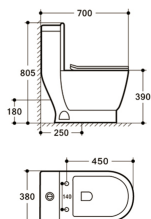

8608

680*365*785mm

Washdown
S-trap: 250mm
P-trap: 180mm
UF Seat Cover

8601

695*380*720mm

Washdown
S-trap: 250mm
P-trap: 180mm
PP Seat Cover

8009

680*380*730mm

Washdown
S-trap: 250mm
P-trap: 180mm
PP Seat Cover

8006A

730*380*770mm

Washdown
S-trap: 250mm
P-trap: 180mm
PP Seat Cover

8004A

700*380*805mm

Washdown
S-trap: 250mm
P-trap: 180mm
PP Seat Cover

8016

650*360*725mm

Siphonic Rimless
S-trap: 220/300mm
PP Seat Cover

8018

685*370*735mm

Siphonic
S-trap: 300mm
PP Seat Cover

8027

680*390*785mm

Siphonic Rimless
S-trap: 300mm
PP Seat Cover

8037

705*390*775mm

Siphonic
S-trap: 300mm
PP Seat Cover

8049

725*385*705mm

Siphonic Rimless
S-trap: 300mm
PP Seat Cover

8053

670*370*750mm