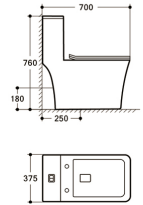

8617

660*370*760mm

Washdown Rimless
S-trap: 250mm
P-trap: 180mm
UF Seat Cover

8618

670*350*760mm

Washdown Rimless
S-trap: 250mm
P-trap: 180mm
PP Seat Cover

8616

690*375*785mm

Washdown Rimless
S-trap: 250mm
P-trap: 180mm
UF Seat Cover

8615

700*375*760mm

Washdown Rimless
S-trap: 250mm
P-trap: 180mm
UF Seat Cover

8614

665*375*785mm

Washdown Rimless
S-trap: 100-300mm
P-trap: 180mm
PP Seat Cover

8612

710*390*770mm

Washdown Rimless
S-trap: 200/250mm
P-trap: 180mm
UF Seat Cover

8610

710*380*775mm

Washdown
S-trap: 250mm
P-trap: 180mm
UF Seat Cover

8609

670*400*730mm