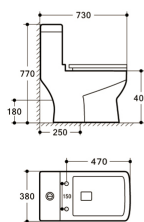

Washdown Rimless
S-trap: 200/250mm
P-trap: 180mm
UF Seat Cover

8609

670*400*730mm

Washdown Rimless
S-trap: 200/250mm
P-trap: 180mm
UF Seat Cover

8609C1

670*400*730mm

Washdown Rimless
S-trap: 200/250mm
P-trap: 180mm
UF Seat Cover

8608

680*365*785mm

Washdown
S-trap: 250mm
P-trap: 180mm
UF Seat Cover

8601

695*380*720mm

Washdown
S-trap: 250mm
P-trap: 180mm
PP Seat Cover

8009

680*380*730mm

Washdown
S-trap: 250mm
P-trap: 180mm
PP Seat Cover

8006A

730*380*770mm

Washdown
S-trap: 250mm
P-trap: 180mm
PP Seat Cover

8004A

700*380*805mm

Washdown
S-trap: 250mm
P-trap: 180mm
PP Seat Cover

8016

650*360*725mm

Siphonic Rimless
S-trap: 220/300mm
PP Seat Cover

8018

685*370*735mm

Siphonic
S-trap: 300mm
PP Seat Cover

8027

680*390*785mm

Siphonic Rimless
S-trap: 300mm
PP Seat Cover