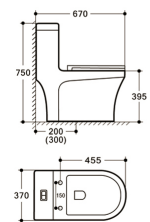

Washdown
S-trap: 250mm
P-trap: 180mm
PP Seat Cover

8006A

730*380*770mm

Washdown
S-trap: 250mm
P-trap: 180mm
PP Seat Cover

8004A

700*380*805mm

Washdown
S-trap: 250mm
P-trap: 180mm
PP Seat Cover

8016

650*360*725mm

Siphonic Rimless
S-trap: 220/300mm
PP Seat Cover

8018

685*370*735mm

Siphonic
S-trap: 300mm
PP Seat Cover

8027

680*390*785mm

Siphonic Rimless
S-trap: 300mm
PP Seat Cover

8037

705*390*775mm

Siphonic
S-trap: 300mm
PP Seat Cover

8049

725*385*705mm

Siphonic Rimless
S-trap: 300mm
PP Seat Cover

8053

670*370*750mm

Siphonic Rimless
S-trap: 200/300mm
PP Seat Cover

8054

730*400*655mm

Siphonic Rimless
S-trap: 300mm
PP Seat Cover

8058

680*365*720mm

Siphonic Rimless
S-trap: 220/300mm
PP Seat Cover

8063