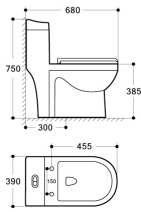

Washdown
S-trap: 250mm
P-trap: 180mm
PP Seat Cover

8006A

730*380*770mm

Washdown
S-trap: 250mm
P-trap: 180mm
PP Seat Cover

8004A

700*380*805mm

Washdown
S-trap: 250mm
P-trap: 180mm
PP Seat Cover

8016

8037

705*390*775mm

Siphonic
S-trap: 300mm
PP Seat Cover

8049

725*385*705mm

Siphonic Rimless
S-trap: 300mm
PP Seat Cover

8053

670*370*750mm

Siphonic Rimless
S-trap: 200/300mm
PP Seat Cover

8054

730*400*655mm

Siphonic Rimless
S-trap: 300mm
PP Seat Cover

8058

680*365*720mm

Siphonic Rimless
S-trap: 220/300mm
PP Seat Cover

8063

680*390*750mm

Siphonic Rimless
S-trap: 300mm
PP Seat Cover

8070

710*380*775mm

Siphonic Rimless
S-trap: 300mm
PP Seat Cover

8072

710*385*715mm

Siphonic Rimless
S-trap: 300mm
PP Seat Cover