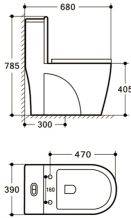

8608

680*365*785mm

Washdown
S-trap: 250mm
P-trap: 180mm
UF Seat Cover

8601

695*380*720mm

Washdown
S-trap: 250mm
P-trap: 180mm
PP Seat Cover

8009

680*380*730mm

Washdown
S-trap: 250mm
P-trap: 180mm
PP Seat Cover

8006A

730*380*770mm

Washdown
S-trap: 250mm
P-trap: 180mm
PP Seat Cover

8004A

700*380*805mm

Washdown
S-trap: 250mm
P-trap: 180mm
PP Seat Cover

8016

650*360*725mm

Siphonic Rimless
S-trap: 220/300mm
PP Seat Cover

8018

685*370*735mm

Siphonic
S-trap: 300mm
PP Seat Cover

8027

680*390*785mm

Siphonic Rimless
S-trap: 300mm
PP Seat Cover

8037

705*390*775mm

Siphonic
S-trap: 300mm
PP Seat Cover

8049

725*385*705mm

Siphonic Rimless
S-trap: 300mm
PP Seat Cover

8053

670*370*750mm