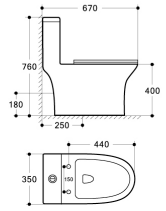

8617

660*370*760mm

Washdown Rimless
S-trap: 250mm
P-trap: 180mm
UF Seat Cover

8618

670*350*760mm

Washdown Rimless
S-trap: 250mm
P-trap: 180mm
PP Seat Cover

8616

690*375*785mm

Washdown Rimless
S-trap: 250mm
P-trap: 180mm
UF Seat Cover

8615

700*375*760mm

Washdown Rimless
S-trap: 250mm
P-trap: 180mm
UF Seat Cover

8614

665*375*785mm

Washdown Rimless
S-trap: 100-300mm
P-trap: 180mm
PP Seat Cover

8612

710*390*770mm

Washdown Rimless
S-trap: 200/250mm
P-trap: 180mm
UF Seat Cover

8610

710*380*775mm

Washdown
S-trap: 250mm
P-trap: 180mm
UF Seat Cover

8609

670*400*730mm

8608

680*365*785mm

Washdown
S-trap: 250mm
P-trap: 180mm
UF Seat Cover

8601

695*380*720mm

Washdown
S-trap: 250mm
P-trap: 180mm
PP Seat Cover

8009

680*380*730mm