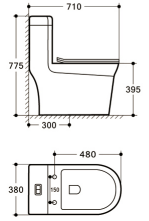

Siphonic Rimless
S-trap: 200/300mm
PP Seat Cover

8054

730*400*655mm

Siphonic Rimless
S-trap: 300mm
PP Seat Cover

8058

680*365*720mm

Siphonic Rimless
S-trap: 220/300mm
PP Seat Cover

8063

680*390*750mm

Siphonic Rimless
S-trap: 300mm
PP Seat Cover

8070

710*380*775mm

Siphonic Rimless
S-trap: 300mm
PP Seat Cover

8072

710*385*715mm

Siphonic Rimless
S-trap: 300mm
PP Seat Cover

8073

710*390*770mm

Siphonic Rimless
S-trap: 300mm
PP Seat Cover

8075

710*390*765mm

Siphonic Rimless
S-trap: 300mm
PP Seat Cover

8081

700*375*760mm

Siphonic
S-trap: 300mm
PP Seat Cover

8083

695*370*750mm

Siphonic Rimless
S-trap: 300mm
PP Seat Cover

8084

680*380*770mm

Siphonic Rimless
S-trap: 300mm
PP Seat Cover