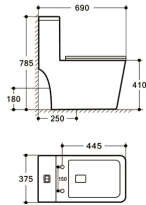

8617

660*370*760mm

Washdown Rimless
S-trap: 250mm
P-trap: 180mm
UF Seat Cover

8618

670*350*760mm

Washdown Rimless
S-trap: 250mm
P-trap: 180mm
PP Seat Cover

8616

690*375*785mm

Washdown Rimless
S-trap: 250mm
P-trap: 180mm
UF Seat Cover

8615

700*375*760mm

Washdown Rimless
S-trap: 250mm
P-trap: 180mm
UF Seat Cover

8614

665*375*785mm

Washdown Rimless
S-trap: 100-300mm
P-trap: 180mm
PP Seat Cover

8612

710*390*770mm

Washdown Rimless
S-trap: 200/250mm
P-trap: 180mm
UF Seat Cover

8610

710*380*775mm

Washdown
S-trap: 250mm
P-trap: 180mm
UF Seat Cover

8609

670*400*730mm

8608

680*365*785mm

Washdown
S-trap: 250mm
P-trap: 180mm
UF Seat Cover

8601

695*380*720mm

Washdown
S-trap: 250mm
P-trap: 180mm
PP Seat Cover

8009

680*380*730mm