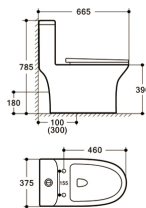

8617

660*370*760mm

Washdown Rimless
S-trap: 250mm
P-trap: 180mm
UF Seat Cover

8618

670*350*760mm

Washdown Rimless
S-trap: 250mm
P-trap: 180mm
PP Seat Cover

8616

690*375*785mm

Washdown Rimless
S-trap: 250mm
P-trap: 180mm
UF Seat Cover

8615

700*375*760mm

Washdown Rimless
S-trap: 250mm
P-trap: 180mm
UF Seat Cover

8614

665*375*785mm

Washdown Rimless
S-trap: 100-300mm
P-trap: 180mm
PP Seat Cover

8612

710*390*770mm

Washdown Rimless
S-trap: 200/250mm
P-trap: 180mm
UF Seat Cover

8610

710*380*775mm

Washdown
S-trap: 250mm
P-trap: 180mm
UF Seat Cover

8609

670*400*730mm

8608

680*365*785mm

Washdown
S-trap: 250mm
P-trap: 180mm
UF Seat Cover

8601

695*380*720mm

Washdown
S-trap: 250mm
P-trap: 180mm
PP Seat Cover

8009

680*380*730mm