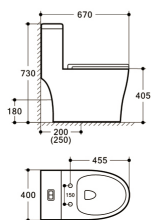

8612

710*390*770mm

Washdown Rimless
S-trap: 200/250mm
P-trap: 180mm
UF Seat Cover

8610

710*380*775mm

Washdown
S-trap: 250mm
P-trap: 180mm
UF Seat Cover

8609

670*400*730mm

Washdown Rimless
S-trap: 200/250mm
P-trap: 180mm
UF Seat Cover

8609

670*400*730mm

Washdown Rimless
S-trap: 200/250mm
P-trap: 180mm
UF Seat Cover

8609C1

670*400*730mm

Washdown Rimless
S-trap: 200/250mm
P-trap: 180mm
UF Seat Cover

8608

680*365*785mm

Washdown
S-trap: 250mm
P-trap: 180mm
UF Seat Cover

8601

695*380*720mm

Washdown
S-trap: 250mm
P-trap: 180mm
PP Seat Cover

8009

680*380*730mm

Washdown
S-trap: 250mm
P-trap: 180mm
PP Seat Cover

8006A

730*380*770mm

Washdown
S-trap: 250mm
P-trap: 180mm
PP Seat Cover

8004A

700*380*805mm

Washdown
S-trap: 250mm
P-trap: 180mm
PP Seat Cover

8016