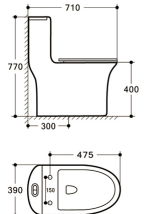

Siphonic Rimless
S-trap: 200/300mm
PP Seat Cover

8054

730*400*655mm

Siphonic Rimless
S-trap: 300mm
PP Seat Cover

8058

680*365*720mm

Siphonic Rimless
S-trap: 220/300mm
PP Seat Cover

8063

680*390*750mm

Siphonic Rimless
S-trap: 300mm
PP Seat Cover

8070

710*380*775mm

Siphonic Rimless
S-trap: 300mm
PP Seat Cover

8072

710*385*715mm

Siphonic Rimless
S-trap: 300mm
PP Seat Cover

8073

710*390*770mm

Siphonic Rimless
S-trap: 300mm
PP Seat Cover

8075

710*390*765mm

Siphonic Rimless
S-trap: 300mm
PP Seat Cover

8081

700*375*760mm

Siphonic
S-trap: 300mm
PP Seat Cover

8083

695*370*750mm

Siphonic Rimless
S-trap: 300mm
PP Seat Cover

8084

680*380*770mm

Siphonic Rimless
S-trap: 300mm
PP Seat Cover