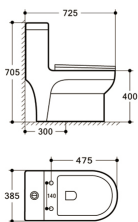

Washdown
S-trap: 250mm
P-trap: 180mm
PP Seat Cover

8006A

730*380*770mm

Washdown
S-trap: 250mm
P-trap: 180mm
PP Seat Cover

8004A

700*380*805mm

Washdown
S-trap: 250mm
P-trap: 180mm
PP Seat Cover

8016

650*360*725mm

Siphonic Rimless
S-trap: 220/300mm
PP Seat Cover

8018

685*370*735mm

Siphonic
S-trap: 300mm
PP Seat Cover

8027

680*390*785mm

Siphonic Rimless
S-trap: 300mm
PP Seat Cover

8037

705*390*775mm

Siphonic
S-trap: 300mm
PP Seat Cover

8049

725*385*705mm

Siphonic Rimless
S-trap: 300mm
PP Seat Cover

8053

670*370*750mm

Siphonic Rimless
S-trap: 200/300mm
PP Seat Cover

8054

730*400*655mm

Siphonic Rimless
S-trap: 300mm
PP Seat Cover

8058

680*365*720mm

Siphonic Rimless
S-trap: 220/300mm
PP Seat Cover

8063