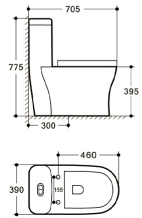

8608

680*365*785mm

Washdown
S-trap: 250mm
P-trap: 180mm
UF Seat Cover

8601

695*380*720mm

Washdown
S-trap: 250mm
P-trap: 180mm
PP Seat Cover

8009

680*380*730mm

Washdown
S-trap: 250mm
P-trap: 180mm
PP Seat Cover

8006A

730*380*770mm

Washdown
S-trap: 250mm
P-trap: 180mm
PP Seat Cover

8004A

700*380*805mm

Washdown
S-trap: 250mm
P-trap: 180mm
PP Seat Cover

8016

650*360*725mm

Siphonic Rimless
S-trap: 220/300mm
PP Seat Cover

8018

685*370*735mm

Siphonic
S-trap: 300mm
PP Seat Cover

8027

680*390*785mm

Siphonic Rimless
S-trap: 300mm
PP Seat Cover

8037

705*390*775mm

Siphonic
S-trap: 300mm
PP Seat Cover

8049

725*385*705mm

Siphonic Rimless
S-trap: 300mm
PP Seat Cover

8053

670*370*750mm