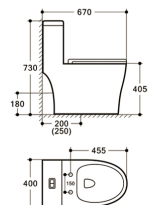

8612

710*390*770mm

Washdown Rimless
S-trap: 200/250mm
P-trap: 180mm
UF Seat Cover

8610

710*380*775mm

Washdown
S-trap: 250mm
P-trap: 180mm
UF Seat Cover

8609

670*400*730mm

Washdown Rimless
S-trap: 200/250mm
P-trap: 180mm
UF Seat Cover

8609

670*400*730mm

Washdown Rimless
S-trap: 200/250mm
P-trap: 180mm
UF Seat Cover

8609C1

670*400*730mm

Washdown Rimless
S-trap: 200/250mm
P-trap: 180mm
UF Seat Cover

8608

680*365*785mm

Washdown
S-trap: 250mm
P-trap: 180mm
UF Seat Cover

8601

695*380*720mm

Washdown
S-trap: 250mm
P-trap: 180mm
PP Seat Cover

8009

680*380*730mm

Washdown
S-trap: 250mm
P-trap: 180mm
PP Seat Cover

8006A

730*380*770mm

Washdown
S-trap: 250mm
P-trap: 180mm
PP Seat Cover

8004A

700*380*805mm

Washdown
S-trap: 250mm
P-trap: 180mm
PP Seat Cover

8016