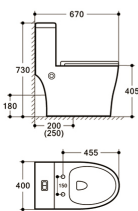

8612

710*390*770mm

Washdown Rimless
S-trap: 200/250mm
P-trap: 180mm
UF Seat Cover

8610

710*380*775mm

Washdown
S-trap: 250mm
P-trap: 180mm
UF Seat Cover

8609

670*400*730mm

Washdown Rimless
S-trap: 200/250mm
P-trap: 180mm
UF Seat Cover

8609

670*400*730mm

Washdown Rimless
S-trap: 200/250mm
P-trap: 180mm
UF Seat Cover

8609C1

670*400*730mm

Washdown Rimless
S-trap: 200/250mm
P-trap: 180mm
UF Seat Cover

8608

680*365*785mm

Washdown
S-trap: 250mm
P-trap: 180mm
UF Seat Cover

8601

695*380*720mm

Washdown
S-trap: 250mm
P-trap: 180mm
PP Seat Cover

8009

680*380*730mm

Washdown
S-trap: 250mm
P-trap: 180mm
PP Seat Cover

8006A

730*380*770mm

Washdown
S-trap: 250mm
P-trap: 180mm
PP Seat Cover

8004A

700*380*805mm

Washdown
S-trap: 250mm
P-trap: 180mm
PP Seat Cover

8016