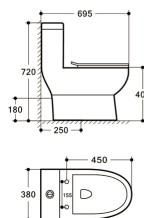

Washdown Rimless
S-trap: 200/250mm
P-trap: 180mm
UF Seat Cover

8609

670*400*730mm

Washdown Rimless
S-trap: 200/250mm
P-trap: 180mm
UF Seat Cover

8609C1

670*400*730mm

Washdown Rimless
S-trap: 200/250mm
P-trap: 180mm
UF Seat Cover

8608

680*365*785mm

Washdown
S-trap: 250mm
P-trap: 180mm
UF Seat Cover

8601

695*380*720mm

Washdown
S-trap: 250mm
P-trap: 180mm
PP Seat Cover

8009

680*380*730mm

Washdown
S-trap: 250mm
P-trap: 180mm
PP Seat Cover

8006A

730*380*770mm

Washdown
S-trap: 250mm
P-trap: 180mm
PP Seat Cover

8004A

700*380*805mm

Washdown
S-trap: 250mm
P-trap: 180mm
PP Seat Cover

8016

650*360*725mm

Siphonic Rimless
S-trap: 220/300mm
PP Seat Cover

8018

685*370*735mm

Siphonic
S-trap: 300mm
PP Seat Cover

8027

680*390*785mm

Siphonic Rimless
S-trap: 300mm
PP Seat Cover