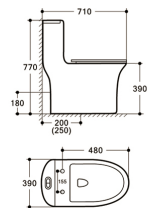

8617

660*370*760mm

Washdown Rimless
S-trap: 250mm
P-trap: 180mm
UF Seat Cover

8618

670*350*760mm

Washdown Rimless
S-trap: 250mm
P-trap: 180mm
PP Seat Cover

8616

690*375*785mm

Washdown Rimless
S-trap: 250mm
P-trap: 180mm
UF Seat Cover

8615

700*375*760mm

Washdown Rimless
S-trap: 250mm
P-trap: 180mm
UF Seat Cover

8614

665*375*785mm

Washdown Rimless
S-trap: 100-300mm
P-trap: 180mm
PP Seat Cover

8612

710*390*770mm

Washdown Rimless
S-trap: 200/250mm
P-trap: 180mm
UF Seat Cover

8610

710*380*775mm

Washdown
S-trap: 250mm
P-trap: 180mm
UF Seat Cover

8609

670*400*730mm

8608

680*365*785mm

Washdown
S-trap: 250mm
P-trap: 180mm
UF Seat Cover

8601

695*380*720mm

Washdown
S-trap: 250mm
P-trap: 180mm
PP Seat Cover

8009

680*380*730mm