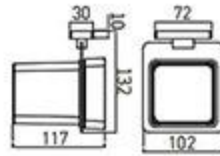

MP-5214
Soap Dispenser Holder
Chrome

83X105X180