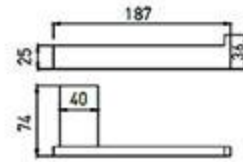

**MP-3802**  
Robe Hook  
Chrome

**MP-380-2**  
Robe Hook  
Chrome

**MP-3803**  
Tumbler Holder  
Chrome

**MP-3805**  
Tissue Holder  
Chrome

**MP-3805-2**  
Tissue Holder  
Chrome

**MP-3806**  
Toilet Brush Holder  
Chrome