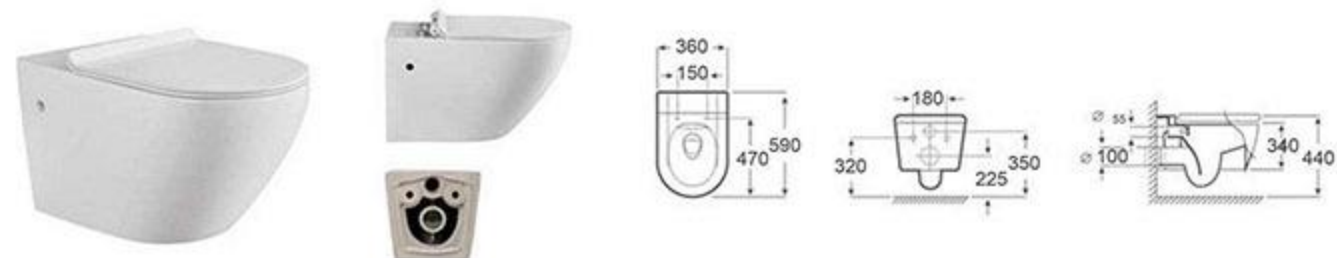

Model	Product Name	Size	P-trap
MP-150	Eddy double hole wall-hung toilet	590x360x340mm	180mm

Model	Product Name	Size	P-trap
MP-148	Washdown wall-hung toilet	510x350x300mm	180mm

Model	Product Name	Size	P-trap
MP-145	Washdown wall-hung toilet	540x350x350mm	180mm