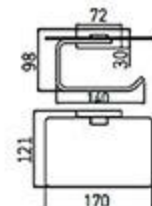

83X105X180