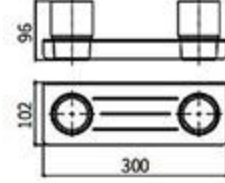

MP-6005LA
Tissue Holder
Brushed gold