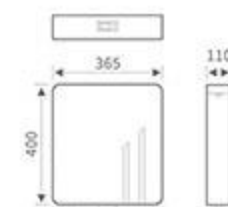

**MP-609**  
Size: 575x440x150mm

**MP-610S**  
Size: 575x440x200mm

**MP-611**  
Size: 580\*450\*190mm

**MP-601**  
Size: 600x440x170mm

**MP-603**  
Size: 580x460x190mm

**MP-604S**  
Size: 580x460x240mm

**MP-612S**  
Size: 580x450x240mm

**MP-615**  
Size: 580x440x195mm

**MP-616S**  
Size: 580x440x260mm

**MP-605**  
Size: 600x450x190mm

**MP-606S**  
Size: 600\*450\*240mm

**MP-608S**  
Size: 650x460x240mm

**MP-617**  
Size: 560x450x190mm

**MP-618S**  
Size: 560x450x240mm

**MP-620S**  
Size: 600x460x240mm

**MP-813**  
Size:365x110x400mm

**MP-814**  
Size:385x120x390mm

**MP-815**  
Size:370x110x380mm

**MP-808W**  
Size:380x120x410mm

**MP-804**  
Size:380x110x430mm

SHOWER FAUCET Series

MP-9097  
Shower Set  
Finish:White