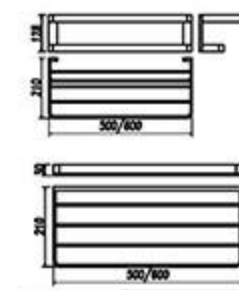

**MP-3907**  
Towel Ring  
Chrome

**MP-3908**  
Single Towel Bar  
Chrome

**MP-3909**  
Double Towel Bar  
Chrome

**MP-3910**  
Towel Rack  
Chrome

**MP-3911**  
Glass Shelf  
Chrome

**MP-3801**  
Soap Dish Holder  
Chrome