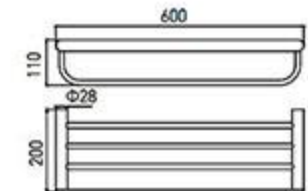

MP-3210-2
Towel Rack
Chrome