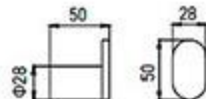

**MP-5510**  
Towel Rack  
Chrome

**MP-5511**  
Glass Shelf  
Chrome

**MP-6201**  
Soap Dish Holder  
Chrome

**MP-6202**  
Robe Hook  
Chrome

**MP-6202-2**  
Robe Hook  
Chrome

**MP-6203**  
Tumbler Holder  
Chrome