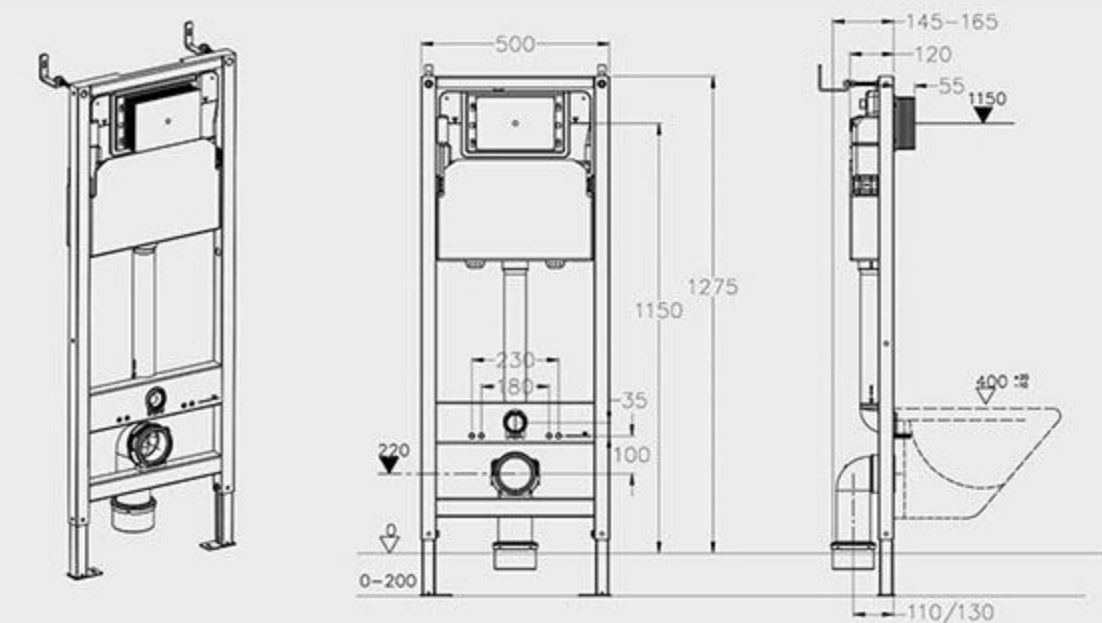

MP-501A  
Standard model  
Size:500x165x1125mm

MP-TH500A  
Intelligent model  
Size:500x165x1230mm

MP-502A  
Separate model  
Size:500x165x1125mm

MP-301A  
Children's model  
Size:300x190x1000mm

MP-401A  
Simple model  
Size:400x165x1160mm