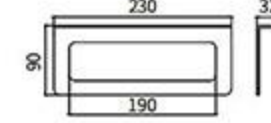

**MP-6005B**  
Tissue Holder  
Black

**MP-6005-2B**  
Tissue Holder  
Black

**MP-6006B**  
Toilet Brush Holder  
Black

**MP-6007B**  
Single Towel Bar  
Black

**MP-6008B**  
Double Towel Bar  
Black

**MP-6010B**  
Towel Rack  
Black