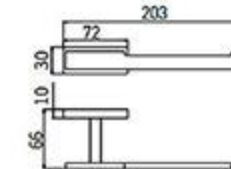

**MP-5204F**  
Double Tumbler Holder  
Brushed gray

**MP-5205-3F**  
Tissue Holder  
Brushed gray

**MP-5214F**  
Soap Dispenser Holder  
Brushed gray

83X105X180

**MP-5205-2F**  
Tissue Holder  
Brushed gray