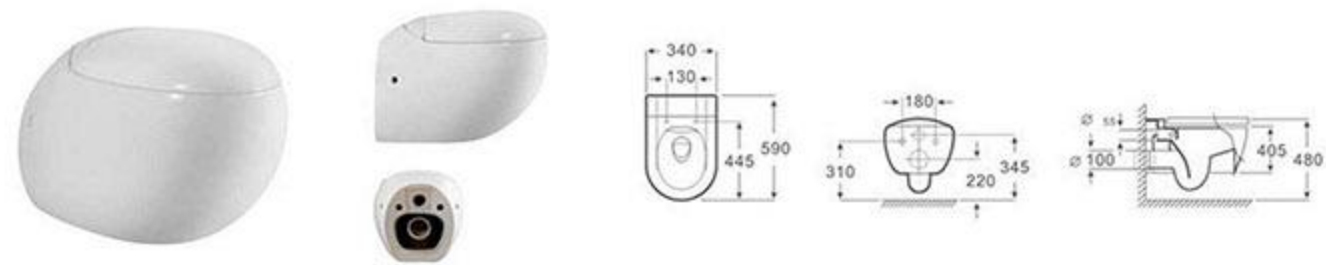

Model	Product Name	Size	P-trap
MP-138	Washdown wall-hung toilet	590x340x405mm	180mm