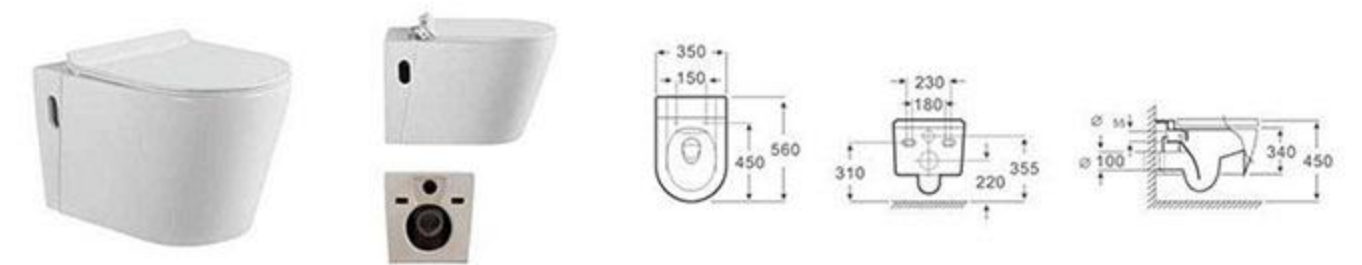

Model	Product Name	Size	P-trap
MP-115	Washdown wall-hung toilet	560x350x340mm	180mm