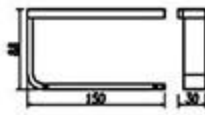

**MP-3906**  
Toilet Brush Holder  
Chrome

**MP-3913**  
Soap Dish Holder  
Chrome

100X100X30

**MP-3917**  
Tissue Holder  
Chrome

**MP-6917-2**  
Tissue Holder  
Chrome

**MP-6917-3**  
Tissue Holder  
Chrome