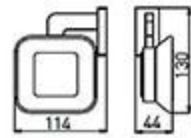

MP-5502
Robe Hook
Chrome