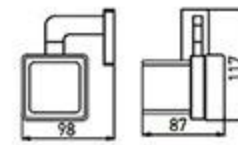

**MP-3811**  
Glass Shelf  
Chrome

**MP-3811-2**  
Glass Shelf  
Chrome

**MP-5501**  
Soap Dish Holder  
Chrome

**MP-5502**  
Robe Hook  
Chrome

**MP-5503**  
Tumbler Holder  
Chrome

**MP-5514**  
Soap Dispenser Holder  
Chrome