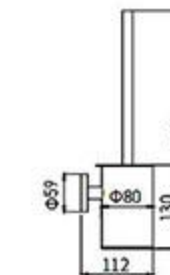

6900LA series

**MP-6902LA**  
Robe Hook  
Brushed gold

**MP-6905-2LA**  
Tissue Holder  
Brushed gold

**MP-6906LA**  
Toilet Brush Holder  
Brushed gold

**MP-6907LA**  
Towel Ring  
Brushed gold

**MP-6908LA**  
Single Towel Bar  
Brushed gold