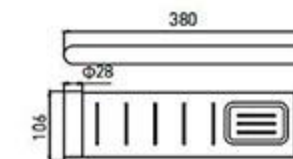

**MP-6209**  
Double Towel Bar  
Chrome

**MP-6210**  
Towel Rack  
Chrome

**MP-3210-2**  
Towel Rack  
Chrome

**MP-6210-3**  
Towel Rack  
Chrome

**MP-6211**  
Towel Rack  
Chrome

**MP-6211-2**  
Towel Rack  
Chrome