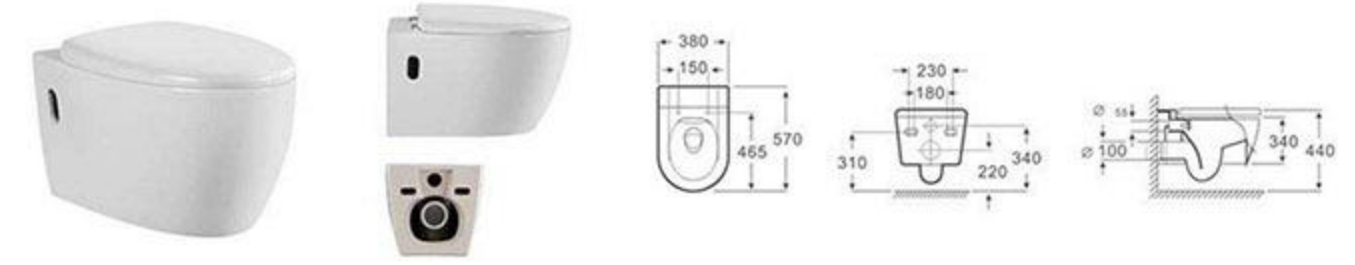

**MP- WNG015**  
Siphonic Toilet  
Size:680x460x595mm  
S-trap:300/400

**MP- WNG016**  
Siphonic Toilet  
Size:680x460x595mm  
S-trap:300/400

Model	Product Name	Size	P-trap
MP-111	Washdown wall-hung toilet	570x380x340mm	180mm