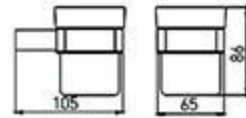

MP-3805
Tissue Holder
Chrome