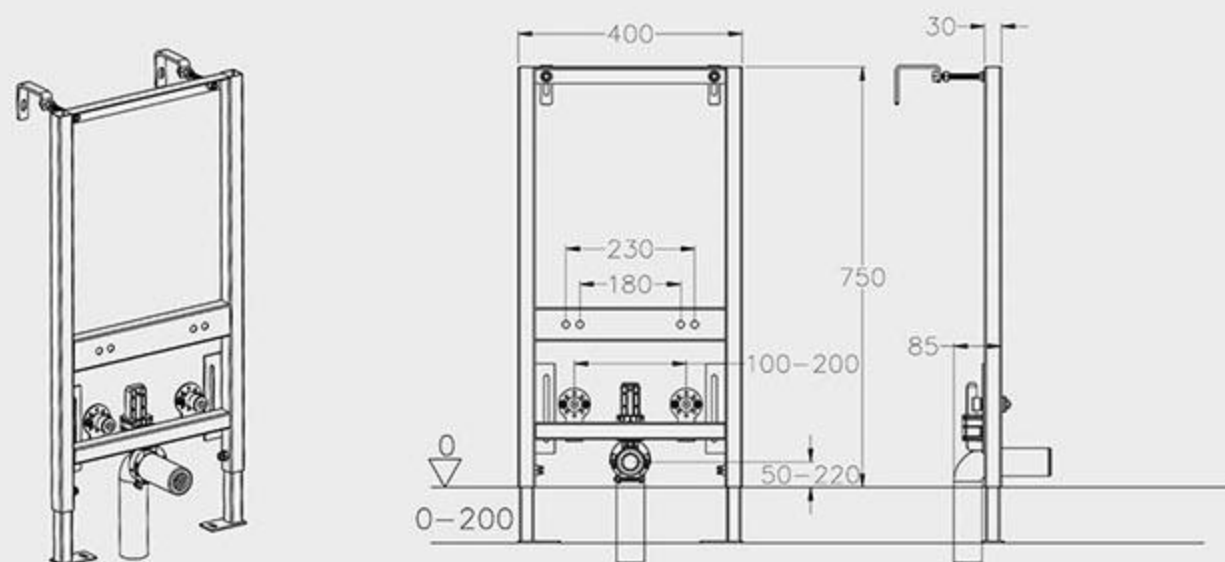

MP-503A  
Top or front prees model  
Size:500x165x820mm

MP-601A  
Bidet bracket  
Size:400x85x820mm

MP-602A  
Wash basin bracket  
Size:500x85x820mm

MP-604A  
Simple bracket for pulse valve  
Size:500x165x410mm