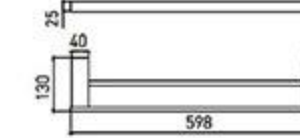

**MP-3807**  
Towel Ring  
Chrome

**MP-3814**  
Soap Dispenser Holder  
Chrome

**MP-3808**  
Single Towel Bar  
Chrome

**MP-3809**  
Double Towel Bar  
Chrome

**MP-63810**  
Towel Rack  
Chrome

**MP-3810-2**  
Towel Rack  
Chrome