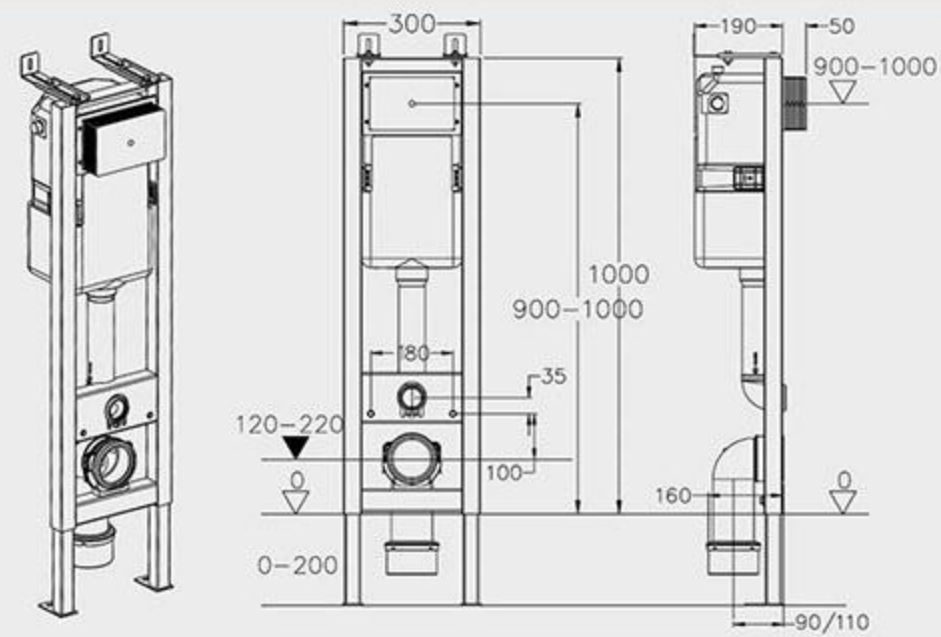

MP-501A  
Standard model  
Size:500x165x1125mm

MP-TH500A  
Intelligent model  
Size:500x165x1230mm

MP-502A  
Separate model  
Size:500x165x1125mm

MP-301A  
Children's model  
Size:300x190x1000mm

MP-401A  
Simple model  
Size:400x165x1160mm