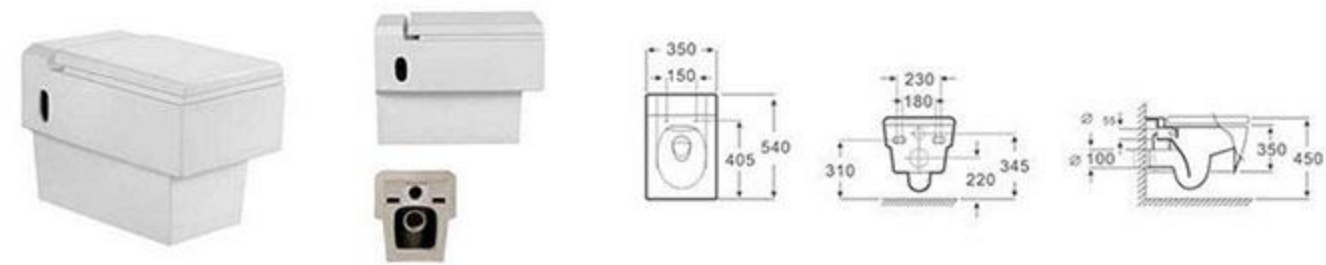

Model	Product Name	Size	P-trap
MP-150	Eddy double hole wall-hung toilet	590x360x340mm	180mm

Model	Product Name	Size	P-trap
MP-148	Washdown wall-hung toilet	510x350x300mm	180mm

Model	Product Name	Size	P-trap
MP-145	Washdown wall-hung toilet	540x350x350mm	180mm