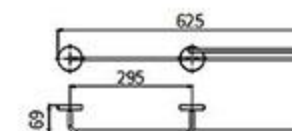

6900LA series

**MP-6902LA**  
Robe Hook  
Brushed gold

**MP-6905-2LA**  
Tissue Holder  
Brushed gold

**MP-6906LA**  
Toilet Brush Holder  
Brushed gold

**MP-6907LA**  
Towel Ring  
Brushed gold

**MP-6908LA**  
Single Towel Bar  
Brushed gold