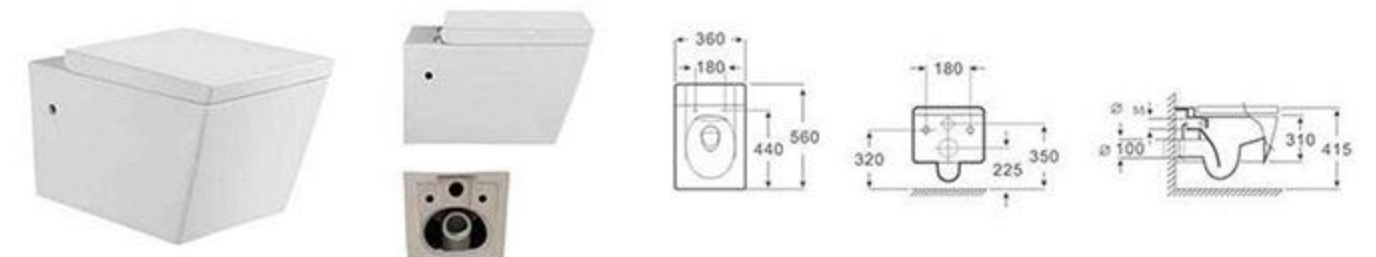

Model	Product Name	Size	P-trap
MP-133	Washdown wall-hung toilet	560x360x310mm	180mm