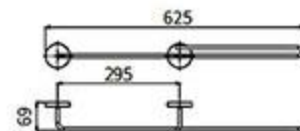

**MP-6905-2F**  
Tissue Holder  
Brushed gray

**MP-6906F**  
Toilet Brush Holder  
Brushed gray

**MP-6907F**  
Towel Ring  
Brushed gray

**MP-6908F**  
Single Towel Bar  
Brushed gray

**MP-6910F**  
Towel Rack  
Brushed gray