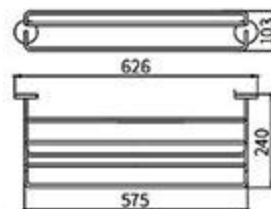

**MP-6905-2F**  
Tissue Holder  
Brushed gray

**MP-6906F**  
Toilet Brush Holder  
Brushed gray

**MP-6907F**  
Towel Ring  
Brushed gray

**MP-6908F**  
Single Towel Bar  
Brushed gray

**MP-6910F**  
Towel Rack  
Brushed gray