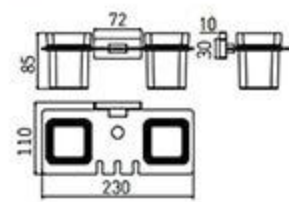

MP-5206
Toilet Brush Holder
Chrome

83X105X180