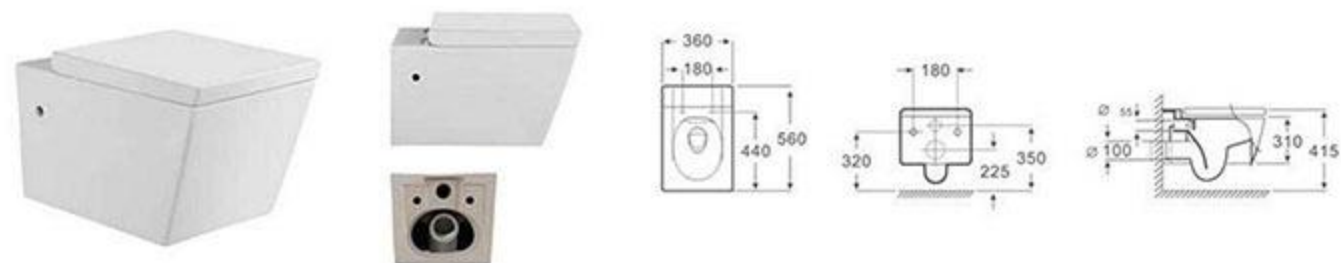

Model	Product Name	Size	P-trap
MP-133	Washdown wall-hung toilet	560x360x310mm	180mm