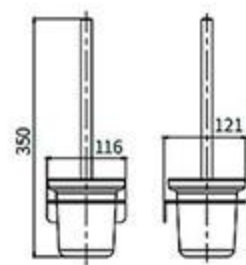

**MP-6005B**  
Tissue Holder  
Black

**MP-6005-2B**  
Tissue Holder  
Black

**MP-6006B**  
Toilet Brush Holder  
Black

**MP-6007B**  
Single Towel Bar  
Black

**MP-6008B**  
Double Towel Bar  
Black

**MP-6010B**  
Towel Rack  
Black