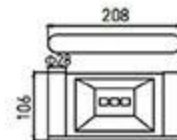

MP-6214
Soap Dispenser Holder
Chrome