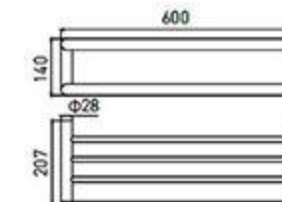

MP-6210-3
Towel Rack
Chrome