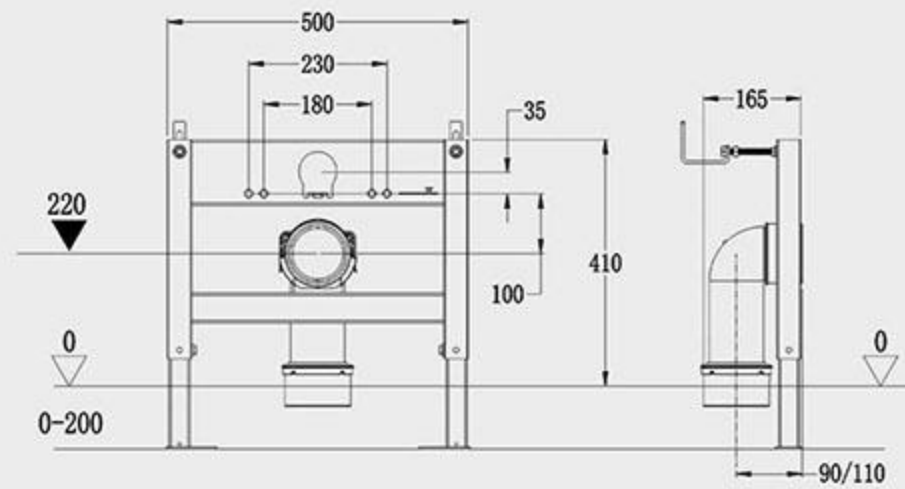

MP-503A  
Top or front prees model  
Size:500x165x820mm

MP-601A  
Bidet bracket  
Size:400x85x820mm

MP-602A  
Wash basin bracket  
Size:500x85x820mm

MP-604A  
Simple bracket for pulse valve  
Size:500x165x410mm