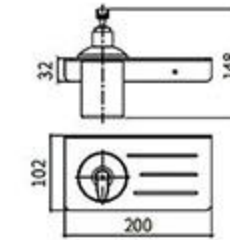

MP-6011B
Single Layer Shelf
Black