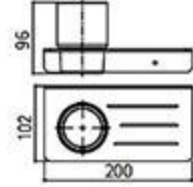

MP-6004B
Double Tumbler Holder
Black