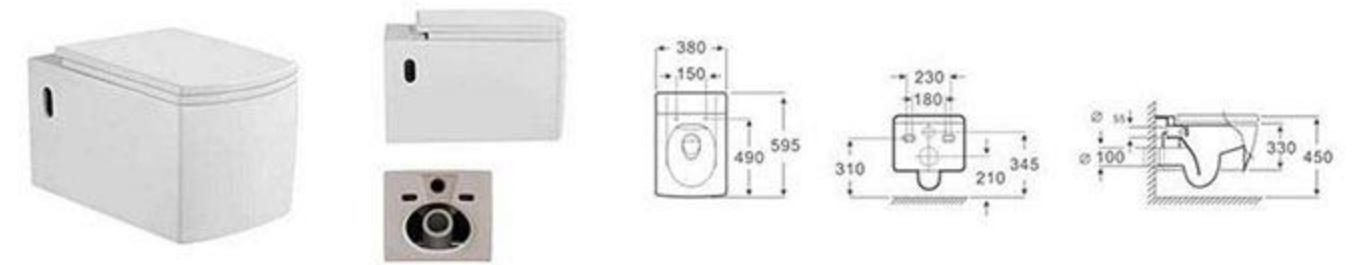

Model	Product Name	Size	P-trap
MP-113	Washdown wall-hung toilet	595x380x330mm	180mm