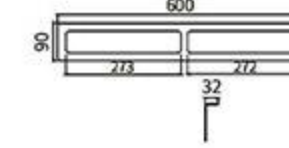

**MP-6005B**  
Tissue Holder  
Black

**MP-6005-2B**  
Tissue Holder  
Black

**MP-6006B**  
Toilet Brush Holder  
Black

**MP-6007B**  
Single Towel Bar  
Black

**MP-6008B**  
Double Towel Bar  
Black

**MP-6010B**  
Towel Rack  
Black