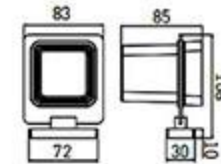

MP-5204F
Double Tumbler Holder
Brushed gray