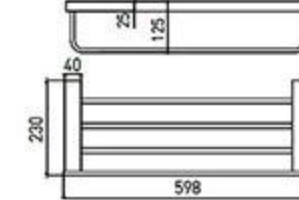

**MP-3807**  
Towel Ring  
Chrome

**MP-3814**  
Soap Dispenser Holder  
Chrome

**MP-3808**  
Single Towel Bar  
Chrome

**MP-3809**  
Double Towel Bar  
Chrome

**MP-63810**  
Towel Rack  
Chrome

**MP-3810-2**  
Towel Rack  
Chrome