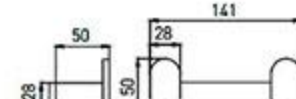

**MP-5510**  
Towel Rack  
Chrome

**MP-5511**  
Glass Shelf  
Chrome

**MP-6201**  
Soap Dish Holder  
Chrome

**MP-6202**  
Robe Hook  
Chrome

**MP-6202-2**  
Robe Hook  
Chrome

**MP-6203**  
Tumbler Holder  
Chrome