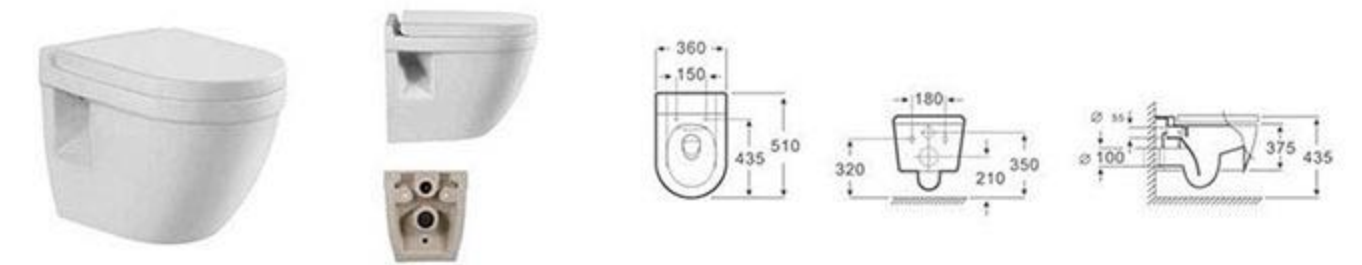

Model	Product Name	Size	P-trap
MP-114	Washdown wall-hung toilet	510x360x375mm	180mm