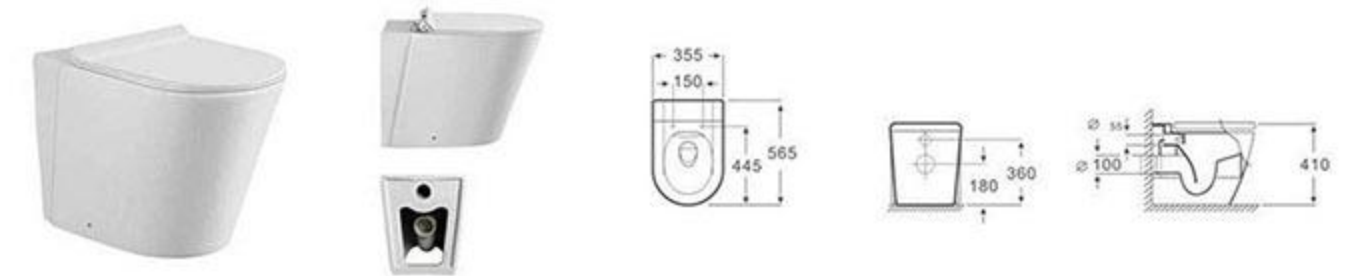

Model	Product Name	Size	P-trap
MP-125	Washdown wall-hung toilet	656x355x410mm	180mm