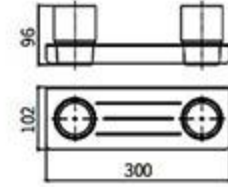

**MP-6005B**  
Tissue Holder  
Black

**MP-6005-2B**  
Tissue Holder  
Black

**MP-6006B**  
Toilet Brush Holder  
Black

**MP-6007B**  
Single Towel Bar  
Black

**MP-6008B**  
Double Towel Bar  
Black

**MP-6010B**  
Towel Rack  
Black