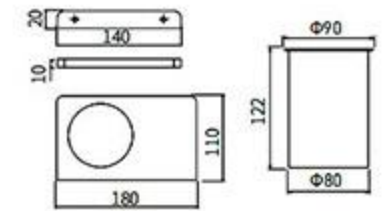

MP-6608K
Single Towel Bar / 单杆
Dark gray / 深空灰