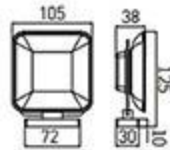

28008  
Shower Head Seat

26001  
Sliding Bar

26002  
Sliding Bar

26003  
Sliding Bar

26004  
Sliding Bar

**MP-5201**  
Soap Dish Holder  
Chrome

**MP-5202**  
Robe Hook  
Chrome

**MP-5203**  
Tumbler Holder  
Chrome