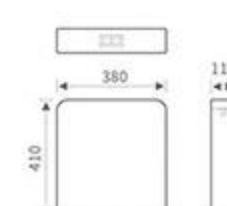

**MP-609**  
Size: 575x440x150mm

**MP-610S**  
Size: 575x440x200mm

**MP-611**  
Size: 580\*450\*190mm

**MP-601**  
Size: 600x440x170mm

**MP-603**  
Size: 580x460x190mm

**MP-604S**  
Size: 580x460x240mm

**MP-612S**  
Size: 580x450x240mm

**MP-615**  
Size: 580x440x195mm

**MP-616S**  
Size: 580x440x260mm

**MP-605**  
Size: 600x450x190mm

**MP-606S**  
Size: 600\*450\*240mm

**MP-608S**  
Size: 650x460x240mm

**MP-617**  
Size: 560x450x190mm

**MP-618S**  
Size: 560x450x240mm

**MP-620S**  
Size: 600x460x240mm

**MP-813**  
Size:365x110x400mm

**MP-814**  
Size:385x120x390mm

**MP-815**  
Size:370x110x380mm

**MP-808W**  
Size:380x120x410mm

**MP-804**  
Size:380x110x430mm

SHOWER FAUCET Series

MP-9097  
Shower Set  
Finish:White