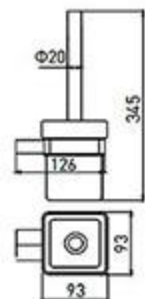

**MP-3802**  
Robe Hook  
Chrome

**MP-380-2**  
Robe Hook  
Chrome

**MP-3803**  
Tumbler Holder  
Chrome

**MP-3805**  
Tissue Holder  
Chrome

**MP-3805-2**  
Tissue Holder  
Chrome

**MP-3806**  
Toilet Brush Holder  
Chrome