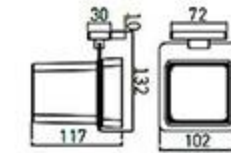

MP-5201F
Soap Dish Holder
Brushed gray