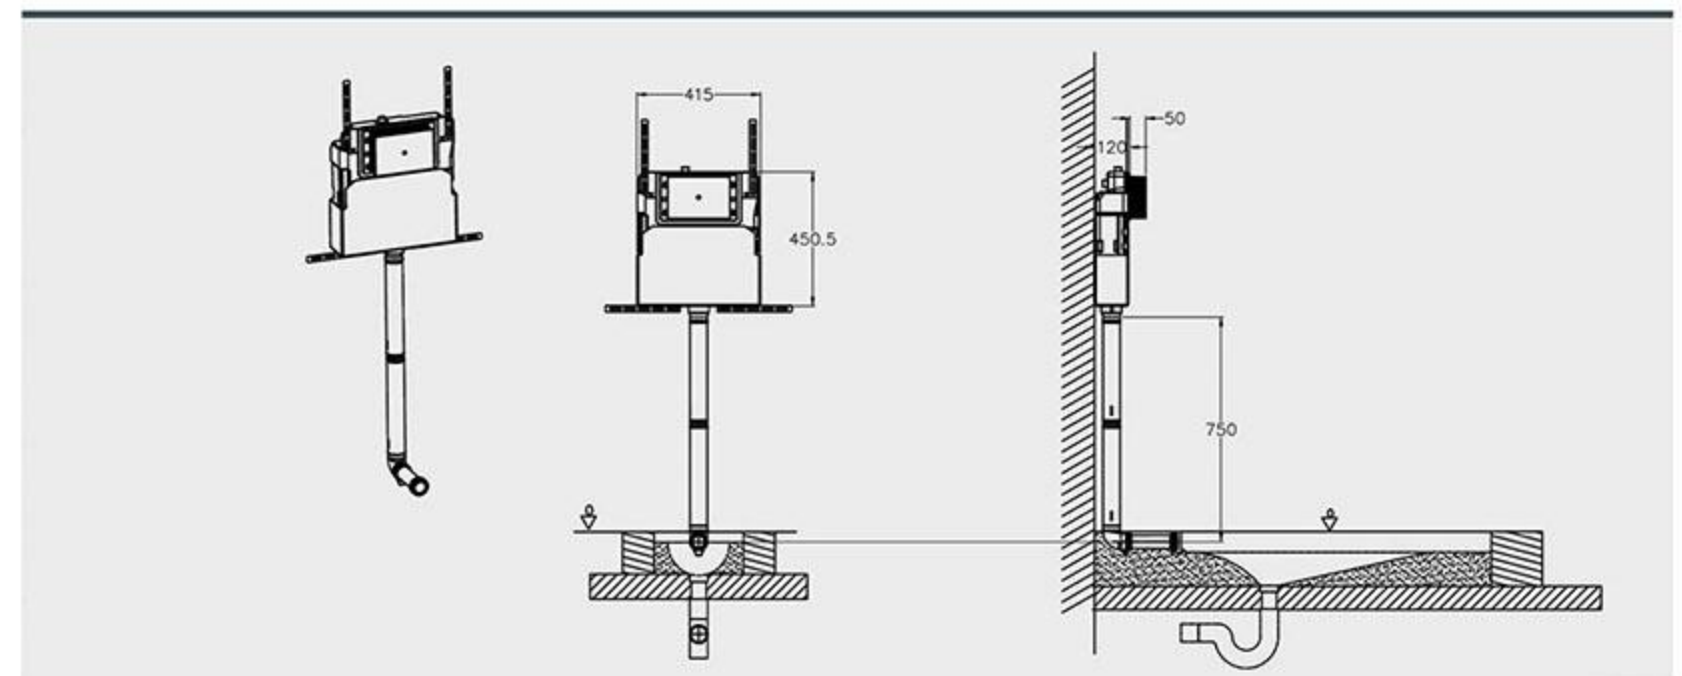

MP-501C
Squatting toilet water tank
Size:420x120x1200mm