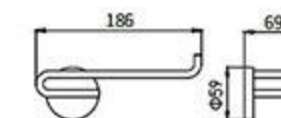

MP-6906LA
Toilet Brush Holder
Brushed gold