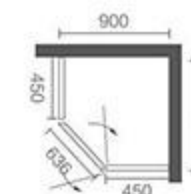

### MP-E9001

Shower Room  
Glass thickness:8mm  
Color:Mirror, Matte Black, Titanium,  
Gunmetal Grey  
MOQ of squares:3m<sup>2</sup>  
Size:900x900x2000mm  
1000x1000x2000mm