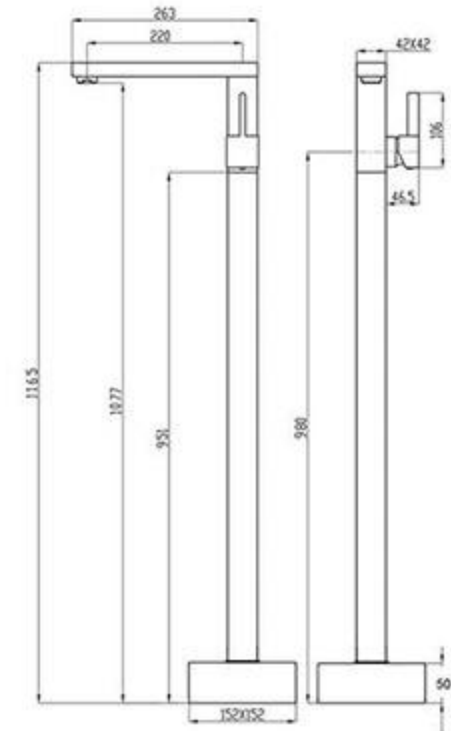

MP-701Bn
Bathtub Mixer
Surface Treatment:Wire Drawing

MP-802BLB
Bathtub Mixer
Surface Treatment:Elegant Black