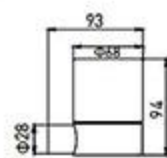

**MP-5510**  
Towel Rack  
Chrome

**MP-5511**  
Glass Shelf  
Chrome

**MP-6201**  
Soap Dish Holder  
Chrome

**MP-6202**  
Robe Hook  
Chrome

**MP-6202-2**  
Robe Hook  
Chrome

**MP-6203**  
Tumbler Holder  
Chrome