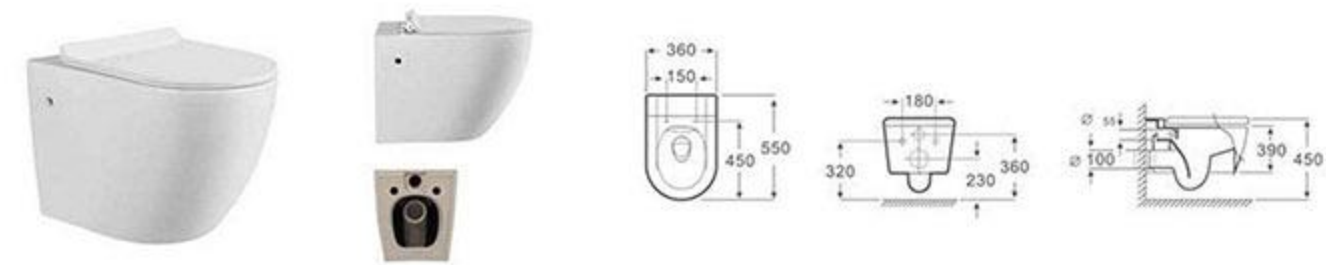

Model	Product Name	Size	P-trap
MP-135	Washdown wall-hung toilet	550x360x390mm	180mm