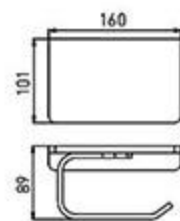

**MP-5507**  
Towel Ring  
Chrome

**MP-5508**  
Single Towel Bar  
Chrome

**MP-5505**  
Tissue Holder  
Chrome

**MP-5506**  
Toilet Brush Holder  
Chrome

**MP-5513**  
Soao Dish Basket  
Chrome

**MP-5509**  
Double Towel Bar  
Chrome