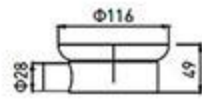

**MP-5510**  
Towel Rack  
Chrome

**MP-5511**  
Glass Shelf  
Chrome

**MP-6201**  
Soap Dish Holder  
Chrome

**MP-6202**  
Robe Hook  
Chrome

**MP-6202-2**  
Robe Hook  
Chrome

**MP-6203**  
Tumbler Holder  
Chrome