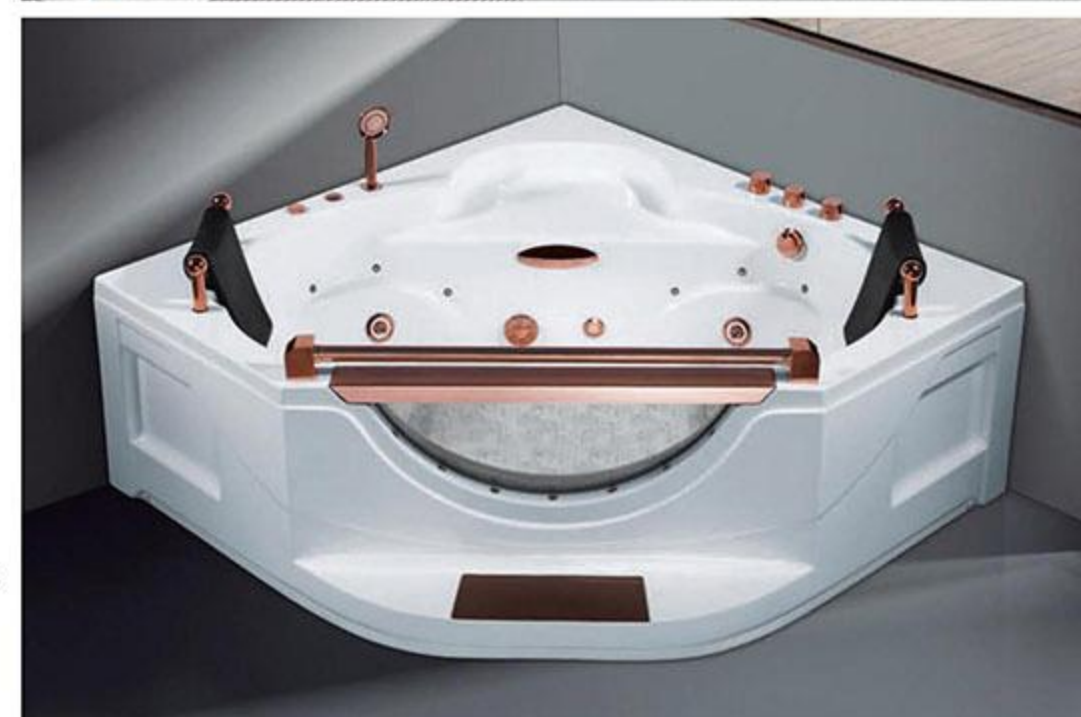

**MP-8936(L/R)**  
Size:1700x1200x700mm  
1800x1300x700mm

**MP-8941MG**  
Size:1700x800x600mm

**MP-8955G**  
Size:1500x1500x650mm  
1650x1650x650mm

- Main devices  
Massage jets  
Water pump  
Surrounded by colorful lights  
Colorful pool bottom lamp  
Function changer switch  
Cold / hot water control switch  
Water force adjustment switch  
Water suction device  
Multifunctional shower head  
Shower hoses  
Waterfall  
Pillow  
Drainer  
Stainless steel bracket adjusting screw  
Explosion proof membrane glass  
Rose gold configurations

**MP-7028A**

Size:1500x1500x2200mm

Main devices  
 Smart touch-large LCD screen  
 Steam bath:4.5kw  
 Radio  
 External aux input interface  
 Hands-free telephone  
 Temperature indication/adjustment  
 Time indication/adjustment  
 Exhaust fan  
 Illuminating lamp  
 Backplane colorful lights  
 Back acupuncture massage  
 Water pressure massage  
 Foot massage top shower  
 Movable shower  
 Functional changeover  
 Cold/hot water control switch  
 Overflow protection deluxe double shelf  
 Mirror  
 Telecontroller  
 Disinfect automatically  
 after shutting down