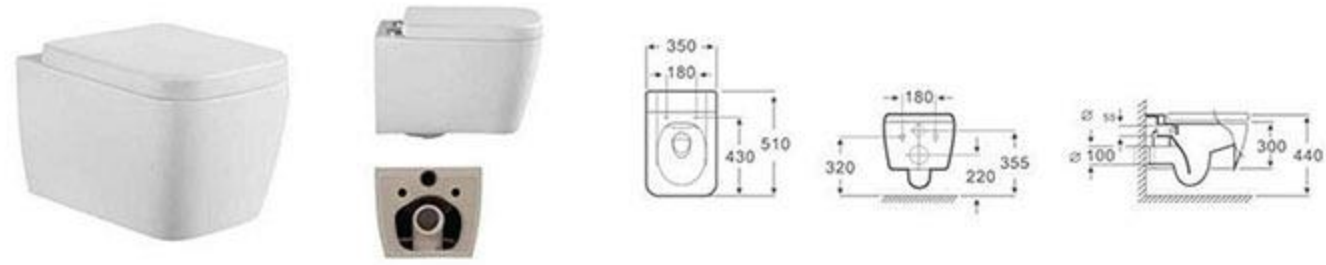

Model	Product Name	Size	P-trap
MP-150	Eddy double hole wall-hung toilet	590x360x340mm	180mm

Model	Product Name	Size	P-trap
MP-148	Washdown wall-hung toilet	510x350x300mm	180mm

Model	Product Name	Size	P-trap
MP-145	Washdown wall-hung toilet	540x350x350mm	180mm