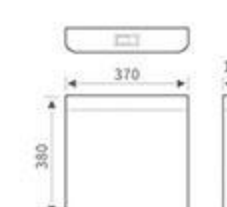

**MP-609**  
Size: 575x440x150mm

**MP-610S**  
Size: 575x440x200mm

**MP-611**  
Size: 580\*450\*190mm

**MP-601**  
Size: 600x440x170mm

**MP-603**  
Size: 580x460x190mm

**MP-604S**  
Size: 580x460x240mm

**MP-612S**  
Size: 580x450x240mm

**MP-615**  
Size: 580x440x195mm

**MP-616S**  
Size: 580x440x260mm

**MP-605**  
Size: 600x450x190mm

**MP-606S**  
Size: 600\*450\*240mm

**MP-608S**  
Size: 650x460x240mm

**MP-617**  
Size: 560x450x190mm

**MP-618S**  
Size: 560x450x240mm

**MP-620S**  
Size: 600x460x240mm

**MP-813**  
Size:365x110x400mm

**MP-814**  
Size:385x120x390mm

**MP-815**  
Size:370x110x380mm

**MP-808W**  
Size:380x120x410mm

**MP-804**  
Size:380x110x430mm

SHOWER FAUCET Series

MP-9097  
Shower Set  
Finish:White