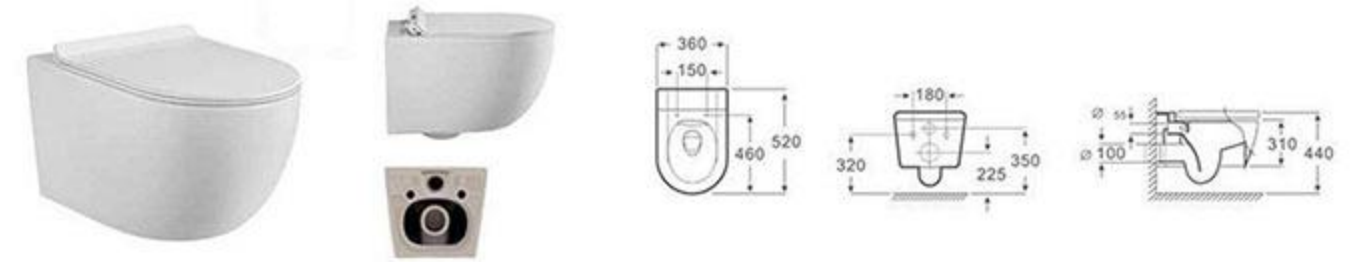

Model	Product Name	Size	P-trap
MP-177	Eddy double wall-hung toilet	530x360x310mm	180mm

Model	Product Name	Size	P-trap
MP-176	Collosion type flush wall-hung toilet	520x360x310mm	180mm

Model	Product Name	Size	P-trap
MP-175	Collosion type flush wall-hung toilet	490x360x240mm	180mm