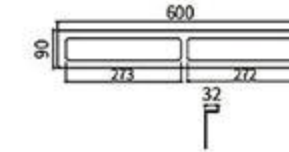

MP-6010LA
Towel Rack
Brushed gold