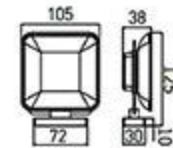

**MP-5205-3**  
Tissue Holder  
Chrome

**MP-5206F**  
Toilet Brush Holder  
Brushed gray

**MP-5201F**  
Soap Dish Holder  
Brushed gray

**MP-5202F**  
Robe Hook  
Brushed gray

**MP-5203F**  
Tumbler Holder  
Brushed gray