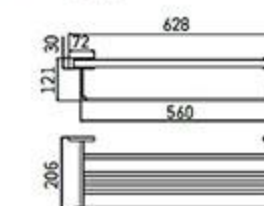

**MP-5207F**  
Towel Ring  
Brushed gray

**MP-5208F**  
Single Towel Bar  
Brushed gray

**MP-5209F**  
Double Towel Bar  
Brushed gray

**MP-5210F**  
Towel Rack  
Brushed gray

**MP-5211F**  
Single Layer Shelf  
Brushed gray