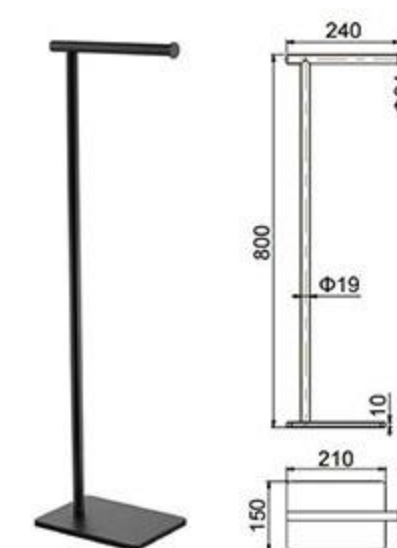

MP-1102B
Floor Towel Rack
Black