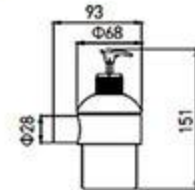

MP-6205
Tissue Holder
Chrome