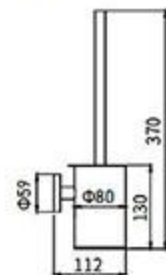

MP-6906F
Toilet Brush Holder
Brushed gray