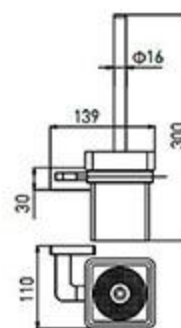

**MP-5507**  
Towel Ring  
Chrome

**MP-5508**  
Single Towel Bar  
Chrome

**MP-5505**  
Tissue Holder  
Chrome

**MP-5506**  
Toilet Brush Holder  
Chrome

**MP-5513**  
Soao Dish Basket  
Chrome

**MP-5509**  
Double Towel Bar  
Chrome