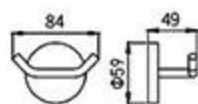

**MP-6602K**  
Robe Hook  
Dark gray

**MP-6603K**  
Tumbler Holder  
Dark gray

**MP-6610K**  
Towel Rack  
Dark gray

**MP-6611K**  
Platform  
Dark gray

**MP-6611-2K**  
Platform  
Dark gray

6900F series

**MP-6902F**  
Robe Hook  
Brushed gray