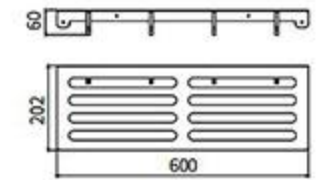

**MP-6005B**  
Tissue Holder  
Black

**MP-6005-2B**  
Tissue Holder  
Black

**MP-6006B**  
Toilet Brush Holder  
Black

**MP-6007B**  
Single Towel Bar  
Black

**MP-6008B**  
Double Towel Bar  
Black

**MP-6010B**  
Towel Rack  
Black