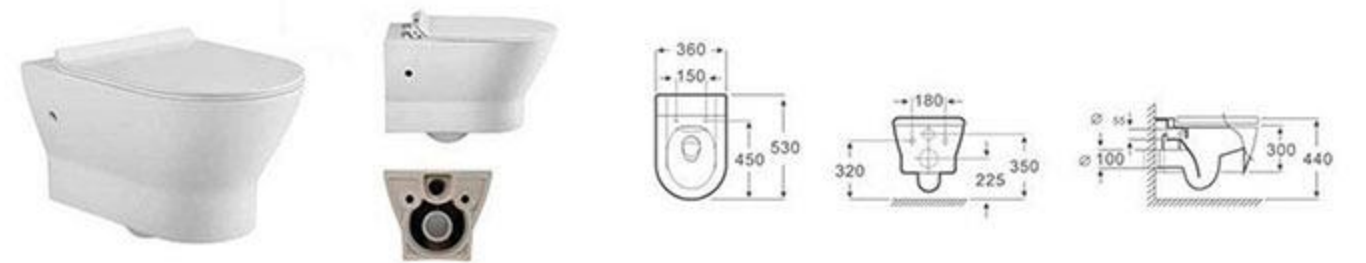

Model	Product Name	Size	P-trap
MP-172	Collision type flush wall-hung toilet	530x360x300mm	180mm