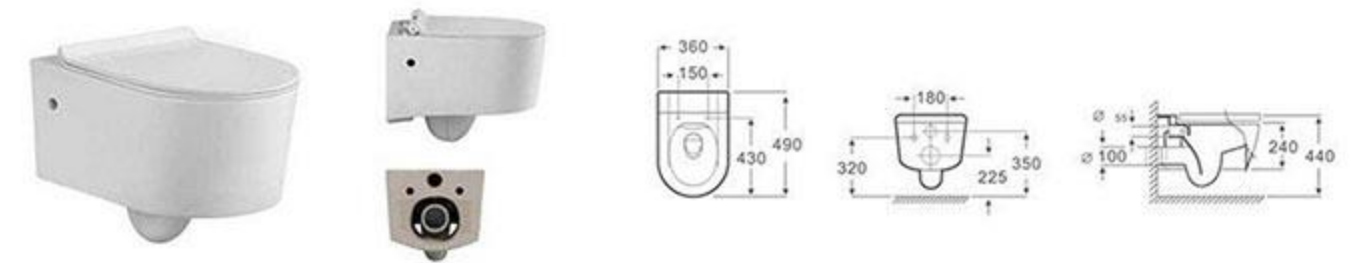

Model	Product Name	Size	P-trap
MP-177	Eddy double wall-hung toilet	530x360x310mm	180mm

Model	Product Name	Size	P-trap
MP-176	Collosion type flush wall-hung toilet	520x360x310mm	180mm

Model	Product Name	Size	P-trap
MP-175	Collosion type flush wall-hung toilet	490x360x240mm	180mm