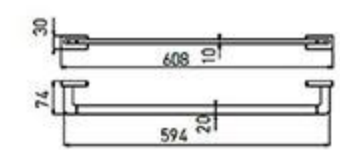

**MP-5507**  
Towel Ring  
Chrome

**MP-5508**  
Single Towel Bar  
Chrome

**MP-5505**  
Tissue Holder  
Chrome

**MP-5506**  
Toilet Brush Holder  
Chrome

**MP-5513**  
Soao Dish Basket  
Chrome

**MP-5509**  
Double Towel Bar  
Chrome