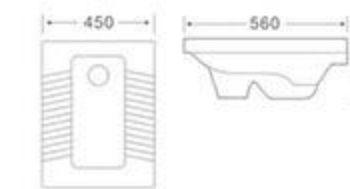

**MP-615**  
Size: 580x440x195mm

**MP-616S**  
Size: 580x440x260mm

**MP-605**  
Size: 600x450x190mm

**MP-606S**  
Size: 600\*450\*240mm

**MP-608S**  
Size: 650x460x240mm

**MP-617**  
Size: 560x450x190mm

**MP-618S**  
Size: 560x450x240mm