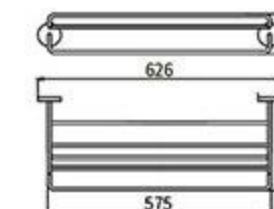

MP-6907LA
Towel Ring
Brushed gold