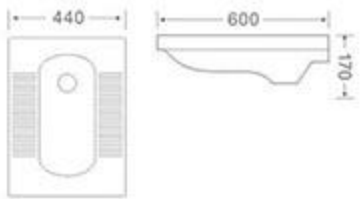

MP-601
Size: 600x440x170mm