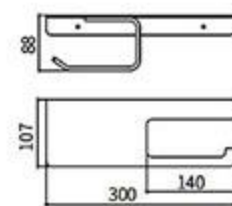

MP-6006LA
Toilet Brush Holder
Brushed gold