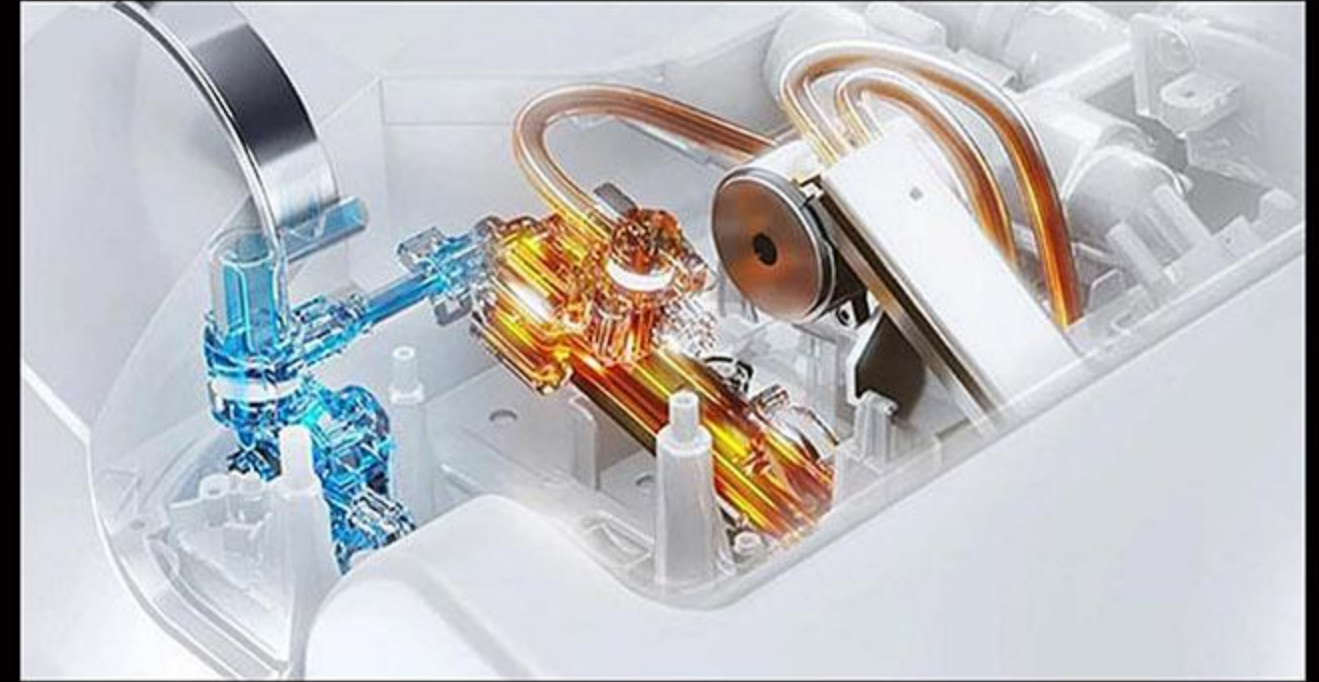

MP-U8
Smart Toilet Cover
Size:515x390x136mm

MP-V8
Smart Toilet Cover
Size:515x390x136mm