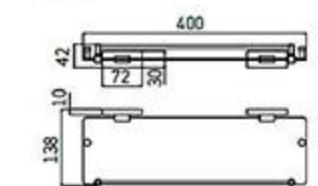

**MP-5207F**  
Towel Ring  
Brushed gray

**MP-5208F**  
Single Towel Bar  
Brushed gray

**MP-5209F**  
Double Towel Bar  
Brushed gray

**MP-5210F**  
Towel Rack  
Brushed gray

**MP-5211F**  
Single Layer Shelf  
Brushed gray