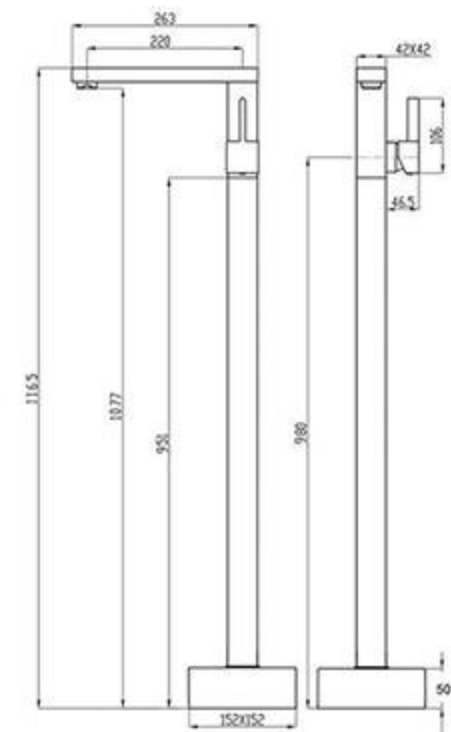

MP-802
Bathtub Mixer
Surface Treatment:Electroplating

MP-802BLB
Bathtub Mixer
Surface Treatment:Elegant Black