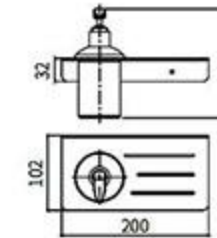

**MP-6006LA**  
Toilet Brush Holder  
Brushed gold

**MP-6007LA**  
Single Towel Bar  
Brushed gold

**MP-6008LA**  
Double Towel Bar  
Brushed gold

**MP-6010LA**  
Towel Rack  
Brushed gold

**MP-6014LA**  
Soap Dispenser Holder  
Brushed gold