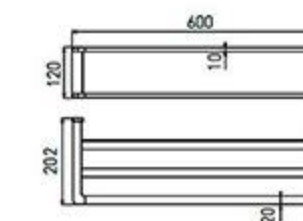

MP-5511
Glass Shelf
Chrome