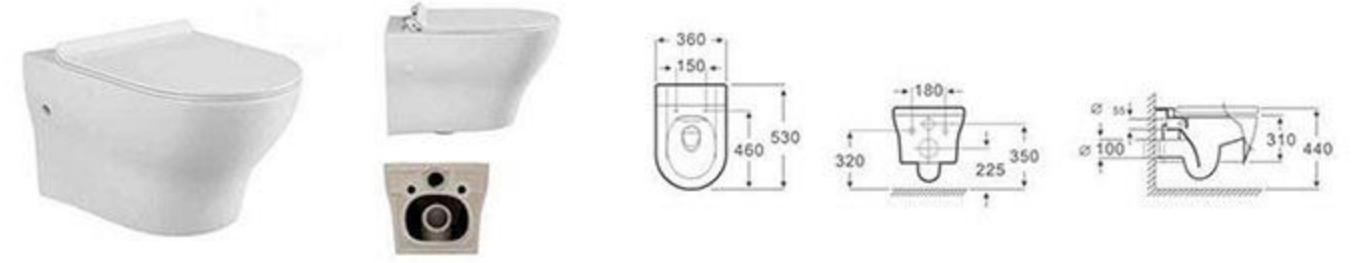

Model	Product Name	Size	P-trap
MP-177	Eddy double wall-hung toilet	530x360x310mm	180mm

Model	Product Name	Size	P-trap
MP-176	Collosion type flush wall-hung toilet	520x360x310mm	180mm

Model	Product Name	Size	P-trap
MP-175	Collosion type flush wall-hung toilet	490x360x240mm	180mm