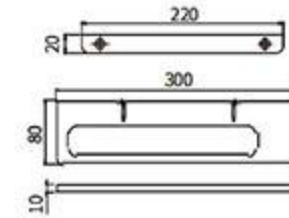

MP-6614K
Toilet Brush Holder
Dark gray