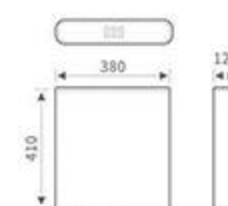

**MP-609**  
Size: 575x440x150mm

**MP-610S**  
Size: 575x440x200mm

**MP-611**  
Size: 580\*450\*190mm

**MP-601**  
Size: 600x440x170mm

**MP-603**  
Size: 580x460x190mm

**MP-604S**  
Size: 580x460x240mm

**MP-612S**  
Size: 580x450x240mm

**MP-615**  
Size: 580x440x195mm

**MP-616S**  
Size: 580x440x260mm

**MP-605**  
Size: 600x450x190mm

**MP-606S**  
Size: 600\*450\*240mm

**MP-608S**  
Size: 650x460x240mm

**MP-617**  
Size: 560x450x190mm

**MP-618S**  
Size: 560x450x240mm

**MP-620S**  
Size: 600x460x240mm

**MP-813**  
Size:365x110x400mm

**MP-814**  
Size:385x120x390mm

**MP-815**  
Size:370x110x380mm

**MP-808W**  
Size:380x120x410mm

**MP-804**  
Size:380x110x430mm

SHOWER FAUCET Series

MP-9097  
Shower Set  
Finish:White