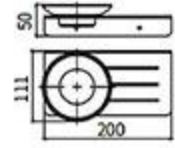

MP-6003B
Tumbler Holder
Black