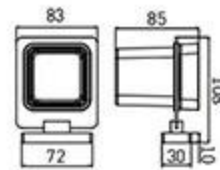

28008  
Shower Head Seat

26001  
Sliding Bar

26002  
Sliding Bar

26003  
Sliding Bar

26004  
Sliding Bar

**MP-5201**  
Soap Dish Holder  
Chrome

**MP-5202**  
Robe Hook  
Chrome

**MP-5203**  
Tumbler Holder  
Chrome