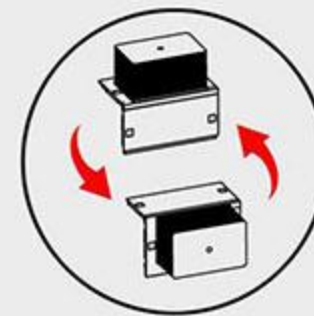

MP-501A  
Standard model  
Size:500x165x1125mm

MP-TH500A  
Intelligent model  
Size:500x165x1230mm

MP-502A  
Separate model  
Size:500x165x1125mm

MP-301A  
Children's model  
Size:300x190x1000mm

MP-401A  
Simple model  
Size:400x165x1160mm

MP-503A  
Top or front prees model  
Size:500x165x820mm

MP-601A  
Bidet bracket  
Size:400x85x820mm

MP-602A  
Wash basin bracket  
Size:500x85x820mm

MP-604A  
Simple bracket for pulse valve  
Size:500x165x410mm