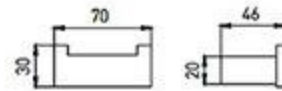

MP-3803
Tumbler Holder
Chrome