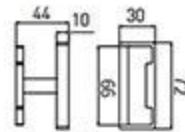

28008  
Shower Head Seat

26001  
Sliding Bar

26002  
Sliding Bar

26003  
Sliding Bar

26004  
Sliding Bar

**MP-5201**  
Soap Dish Holder  
Chrome

**MP-5202**  
Robe Hook  
Chrome

**MP-5203**  
Tumbler Holder  
Chrome