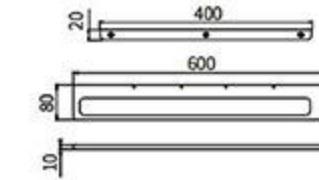

MP-6609K
Double Towel Bar
Dark gray