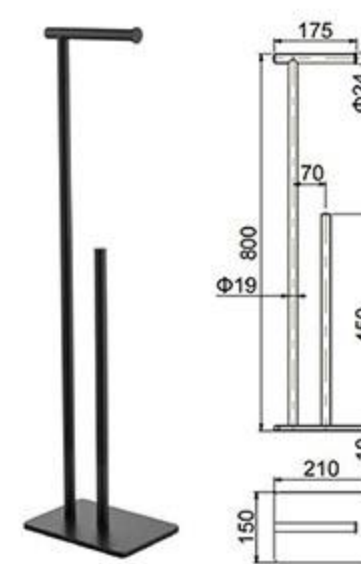

MP-1103B
Floor Towel Rack
Black