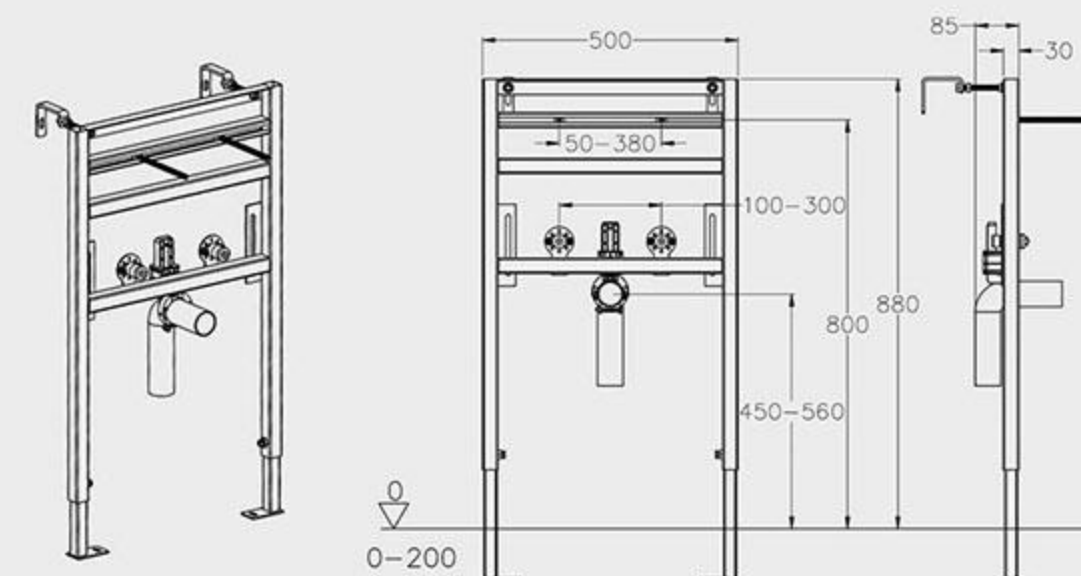

MP-503A  
Top or front prees model  
Size:500x165x820mm

MP-601A  
Bidet bracket  
Size:400x85x820mm

MP-602A  
Wash basin bracket  
Size:500x85x820mm

MP-604A  
Simple bracket for pulse valve  
Size:500x165x410mm