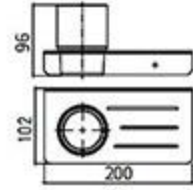

MP-6004LA
Double Tumbler Holder
Brushed gold