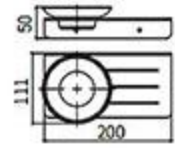

MP-6003LA
Tumbler Holder
Brushed gold