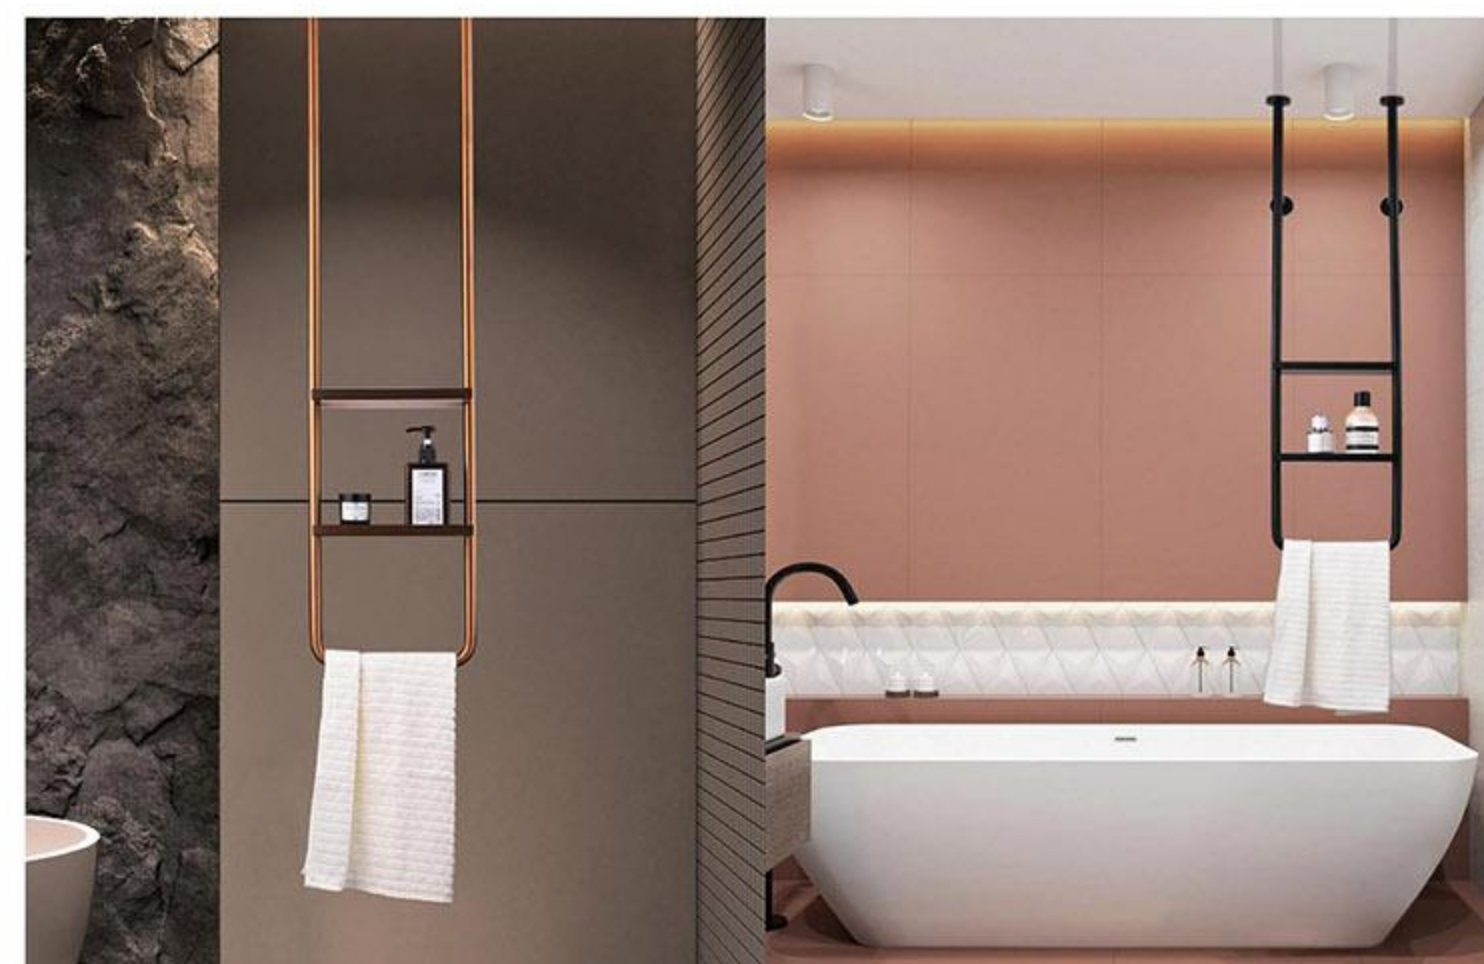

Floor Towel Rack series