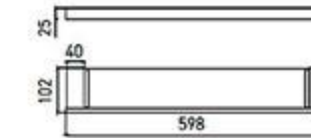

MP-3811-2
Glass Shelf
Chrome