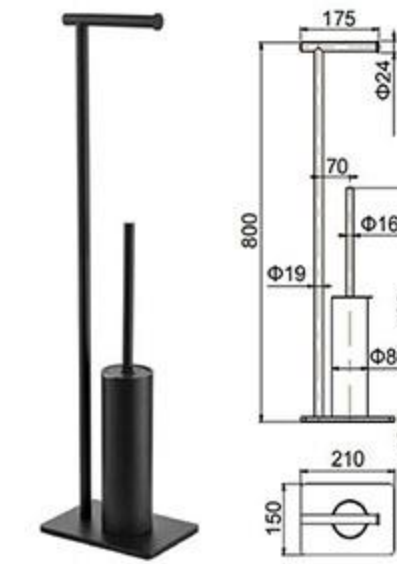

MP-1104B
Floor Towel Rack
Black