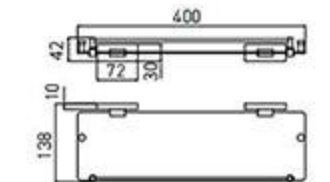

**MP-5209**  
Double Towel Bar  
Chrome

**MP-5210**  
Towel Rack  
Chrome

**MP-5210-2**  
Towel Rack  
Chrome

**MP-5211**  
Single Layer Shelf  
Chrome

**MP-5205**  
Tissue Holder  
Chrome

**MP-5205-2**  
Tissue Holder  
Chrome