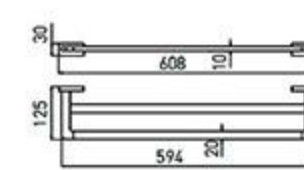

**MP-5507**  
Towel Ring  
Chrome

**MP-5508**  
Single Towel Bar  
Chrome

**MP-5505**  
Tissue Holder  
Chrome

**MP-5506**  
Toilet Brush Holder  
Chrome

**MP-5513**  
Soao Dish Basket  
Chrome

**MP-5509**  
Double Towel Bar  
Chrome