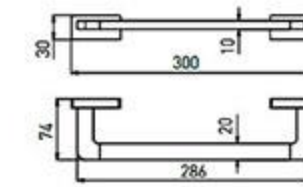

**MP-5507**  
Towel Ring  
Chrome

**MP-5508**  
Single Towel Bar  
Chrome

**MP-5505**  
Tissue Holder  
Chrome

**MP-5506**  
Toilet Brush Holder  
Chrome

**MP-5513**  
Soao Dish Basket  
Chrome

**MP-5509**  
Double Towel Bar  
Chrome