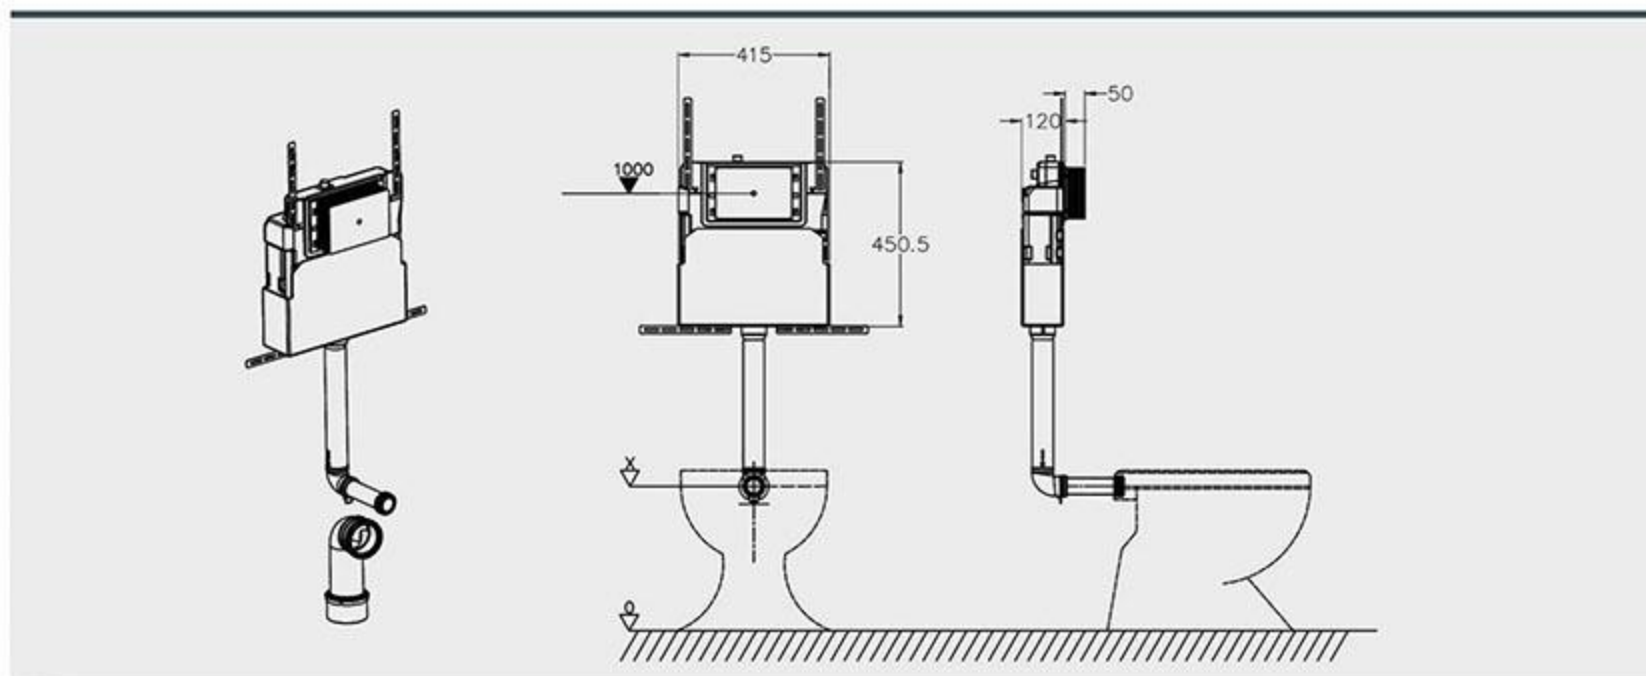

MP-501C
Squatting toilet water tank
Size:420x120x1200mm