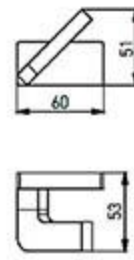

MP-5503
Tumbler Holder
Chrome