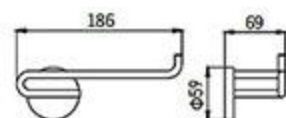

MP-6905-2F
Tissue Holder
Brushed gray