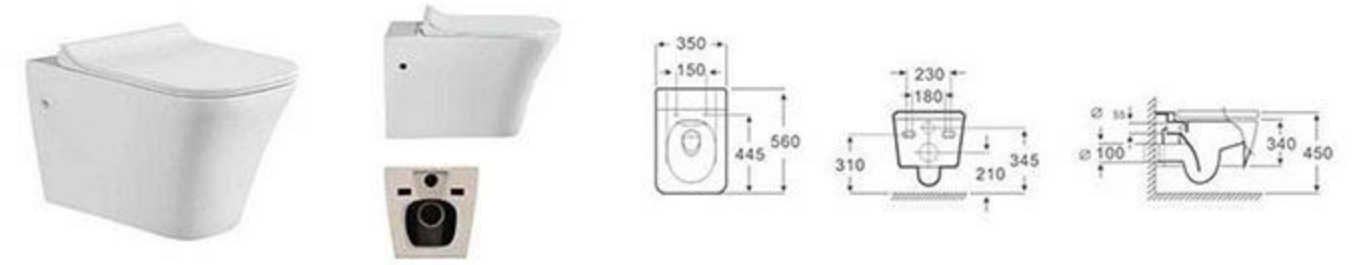

Model	Product Name	Size	P-trap
MP-116	Washdown wall-hung toilet	560x350x340mm	180mm