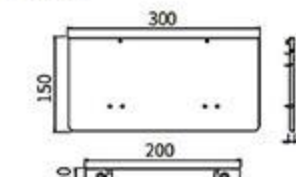

**MP-6602K**  
Robe Hook  
Dark gray

**MP-6603K**  
Tumbler Holder  
Dark gray

**MP-6610K**  
Towel Rack  
Dark gray

**MP-6611K**  
Platform  
Dark gray

**MP-6611-2K**  
Platform  
Dark gray

6900F series

**MP-6902F**  
Robe Hook  
Brushed gray