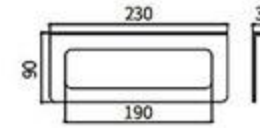

MP-6008LA
Double Towel Bar
Brushed gold