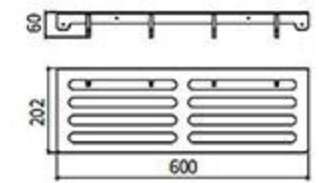

**MP-6006LA**  
Toilet Brush Holder  
Brushed gold

**MP-6007LA**  
Single Towel Bar  
Brushed gold

**MP-6008LA**  
Double Towel Bar  
Brushed gold

**MP-6010LA**  
Towel Rack  
Brushed gold

**MP-6014LA**  
Soap Dispenser Holder  
Brushed gold