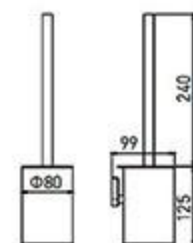

**MP-6213**  
Soap Dish Holder  
Chrome

**MP-6214**  
Soap Dispenser Holder  
Chrome

**MP-6205**  
Tissue Holder  
Chrome

**MP-6207**  
Towel Ring  
Chrome

**MP-6206**  
Toilet Brush Holder  
Chrome

**MP-6208**  
Single Towel Bar  
Chrome